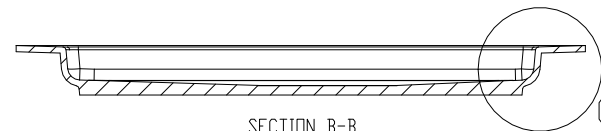

DETAIL D DETAIL C

THRESHOLD DETAIL

SECTION A-A

SECTION B-B

Tower Industries
Meridian Solid Surface Shower Base
Model #: MSB4640SU