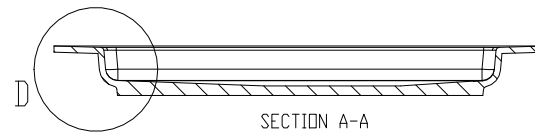

DETAIL D DETAIL C

THRESHOLD DETAIL

SECTION A-A

SECTION B-B

Tower Industries
Meridian Solid Surface Shower Base
Model #: MSB4640SU