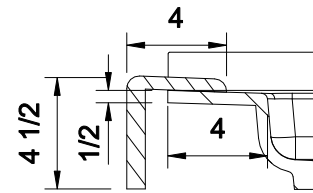

DETAIL D DETAIL C

THRESHOLD DETAIL

SECTION A-A

SECTION B-B

Tower Industries
Meridian Solid Surface Shower Base
Model #: MSB4640SU