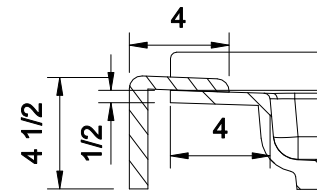

DETAIL C

THRESHOLD DETAIL

Tower Industries
Meridian Solid Surface Shower Base
Model #: MSB4640SUV