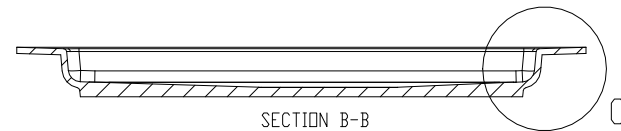

DETAIL C

THRESHOLD DETAIL

Tower Industries
Meridian Solid Surface Shower Base
Model #: MSB4640SUV