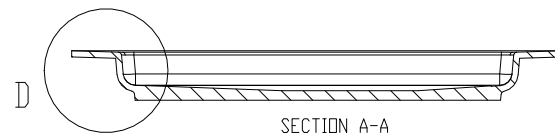

DETAIL C

THRESHOLD DETAIL

Tower Industries
Meridian Solid Surface Shower Base
Model #: MSB4640SUV