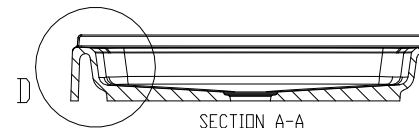

DETAIL D

DETAIL C

SECTION A-A

SECTION B-B

Tower Industries
Meridian Solid Surface Shower Base
Model #:MSB4830S