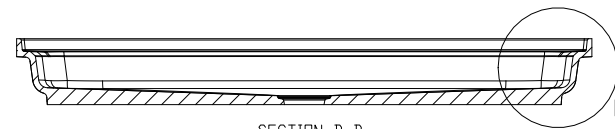

DETAIL D

DETAIL C

SECTION A-A

SECTION B-B

Tower Industries
Meridian Solid Surface Shower Base
Model #:MSB4830S