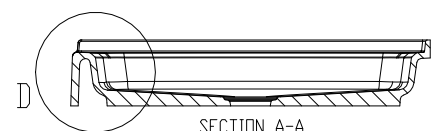

DETAIL D

DETAIL C

SECTION A-A

SECTION B-B

**Tower Industries**  
**Meridian Solid Surface Shower Base**  
**Model #:MSB48335SV**