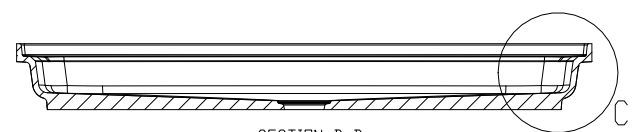

DETAIL D

DETAIL C

SECTION A-A

SECTION B-B

**Tower Industries**  
**Meridian Solid Surface Shower Base**  
**Model #:MSB48335SV**