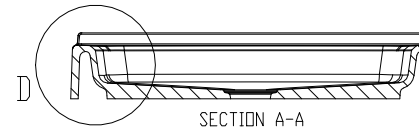

DETAIL D

DETAIL C

SECTION A-A

SECTION B-B

Tower Industries
Meridian Solid Surface Shower Base
Model #:MSB48335S