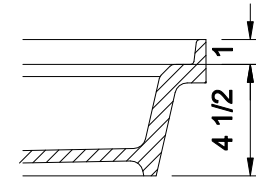

DETAIL D

DETAIL C

SECTION A-A

SECTION B-B

Tower Industries
Meridian Solid Surface Shower Base
Model #: MSB4838S