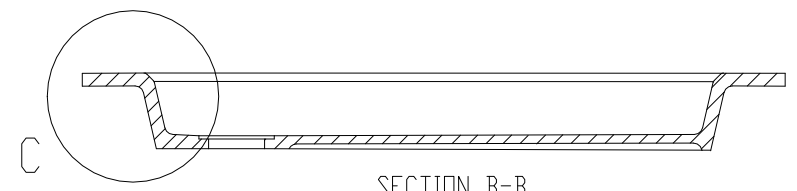

DETAIL C

THRESHOLD DETAIL

SECTION A-A

SECTION B-B

Tower Industries
Meridian Solid Surface Shower Base
Model #: MSB5041SUNR
MSB5041SUNL