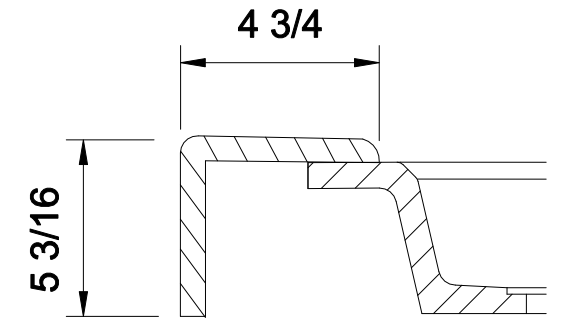

DETAIL C

THRESHOLD DETAIL

SECTION A-A

SECTION B-B

Tower Industries
Meridian Solid Surface Shower Base
Model #: MSB5041SUNR
MSB5041SUNL