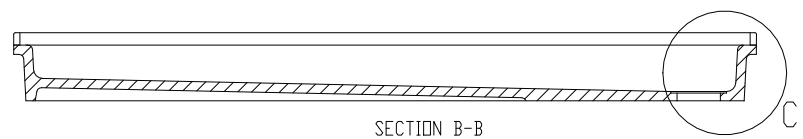

DETAIL C

DETAIL D

Tower Industries
Meridian Solid Surface Shower Base
Model #: MSB6030SR
Model #: MSB6030SL

SECTION A-A

SECTION B-B