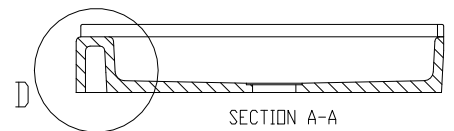

DETAIL C

DETAIL D

Tower Industries
Meridian Solid Surface Shower Base
Model #: MSB6030SR
Model #: MSB6030SL

SECTION A-A

SECTION B-B