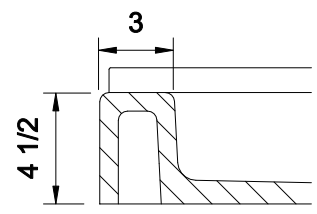

DETAIL C

DETAIL D

Tower Industries
Meridian Solid Surface Shower Base
Model #: MSB6030SR
Model #: MSB6030SL

SECTION A-A

SECTION B-B