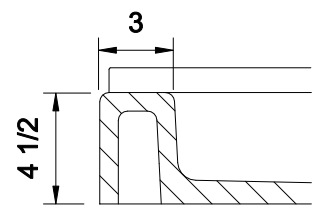

DETAIL C

DETAIL D

**Tower Industries**  
**Meridian Solid Surface Shower Base**  
**Model #: MSB6032SR**  
**Model #: MSB6032SL**