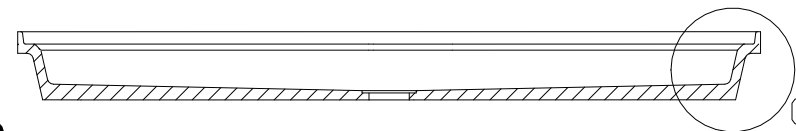

DETAIL C

DETAIL D

SECTION A-A

SECTION B-B

Tower Industries
Meridian Solid Surface Shower Base
Model #: MSB6036SACC