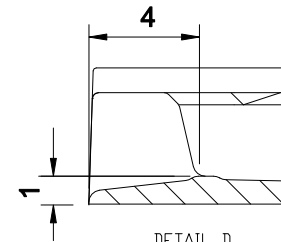

DETAIL C

DETAIL D

SECTION A-A

SECTION B-B

Tower Industries
Meridian Solid Surface Shower Base
Model #: MSB6036SACC