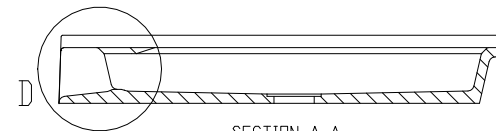

DETAIL C

DETAIL D

SECTION A-A

SECTION B-B

Tower Industries
Meridian Solid Surface Shower Base
Model #: MSB6036SACC