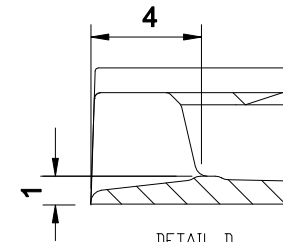

DETAIL C

DETAIL D

SECTION A-A

SECTION B-B

Tower Industries
Meridian Solid Surface Shower Base
Model #: MSB6036SACC