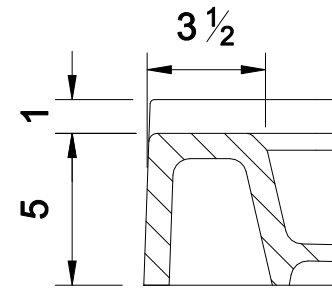

DETAIL C

DETAIL D

Tower Industries
Meridian Solid Surface Shower Base
Model #: MSB6036STVR
Model #: MSB6036STVL