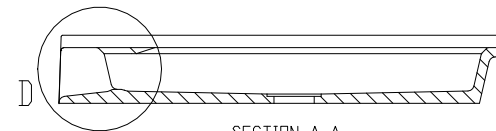

DETAIL C

DETAIL D

SECTION A-A

SECTION B-B

Tower Industries
Meridian Solid Surface Shower Base
Model #: MSB61536SACC