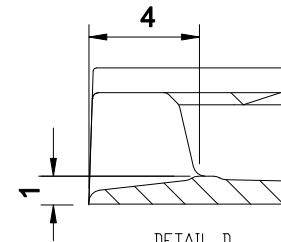

DETAIL C

DETAIL D

SECTION A-A

SECTION B-B

Tower Industries
Meridian Solid Surface Shower Base
Model #: MSB61536SACC