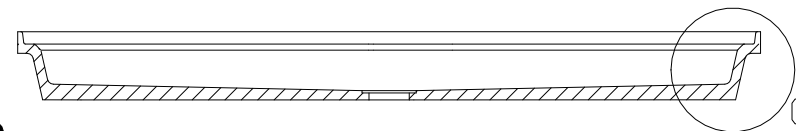

DETAIL C

DETAIL D

SECTION A-A

SECTION B-B

Tower Industries
Meridian Solid Surface Shower Base
Model #: MSB61536SACC