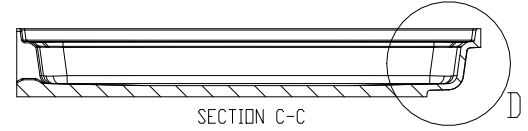

DETAIL D

THRESHOLD
DETAIL E

SECTION A-A

SECTION B-B

SECTION C-C

Tower Industries
Meridian Solid Surface Shower Base
 Model #: MSB615375SACCWWOL
 Model #: MSB615375SACCWWOR