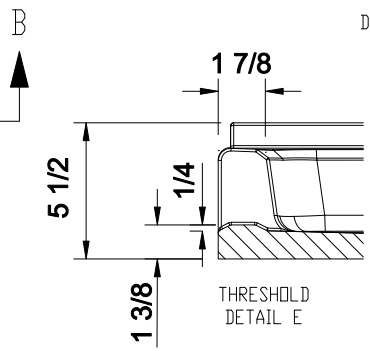

DETAIL D

THRESHOLD
DETAIL E

SECTION A-A

SECTION B-B

SECTION C-C

Tower Industries
Meridian Solid Surface Shower Base
 Model #: MSB615375SACCWWOL
 Model #: MSB615375SACCWWOR