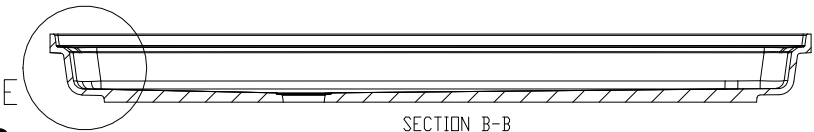

DETAIL D

THRESHOLD
DETAIL E

SECTION A-A

SECTION B-B

SECTION C-C

Tower Industries
Meridian Solid Surface Shower Base
 Model #: MSB615375SACCWWOL
 Model #: MSB615375SACCWWOR