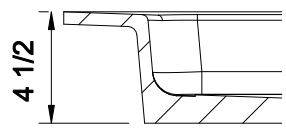

DETAIL C

DETAIL D

THRESHOLD DETAIL

SECTION A-A

SECTION B-B

**Tower Industries**  
**Meridian Solid Surface Shower Base**  
**Model #: MSB6743SUV**