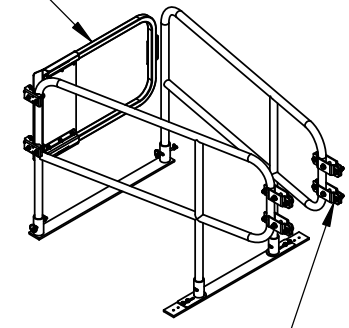

OPTIONAL
SELF CLOSING
GATE

BRACKET KIT
AVAILABLE STYLES
* RAIL TO RAIL
* RAIL TO FLAT BAR
* RAIL TO ANGLE
* RAIL TO SQUARE

NOTES:

1. THE LADDER DEFENDER IS INTENDED AS A STAND ALONE PRODUCT FOR ROOF ACCESS EGRESS.

Safety Products Group™
by Tractel®

BlueWater

4064 PEAVEY ROAD
CHASKA, MN 55318

Tel : 952-448-2935
Toll Free : 866-933-2935
Fax : 952-448-3685
info@bluewater-mfg.com
www.safetypg.com

DESCRIPTION			
LADDER DEFENDER, 5 FT			
SIZE A	DWG. NO. 500473	REV. A	
SCALE: DO NOT SCALE		SHEET 1 OF 1	