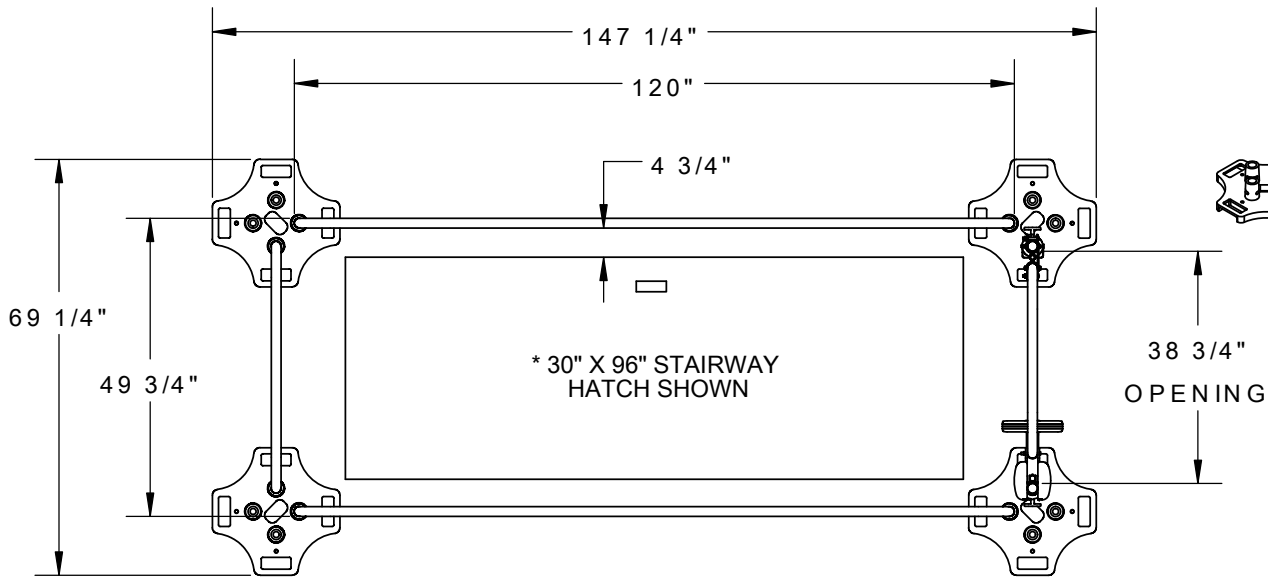

8 7 6 5 4 3 2 1

D

D

C

C

B