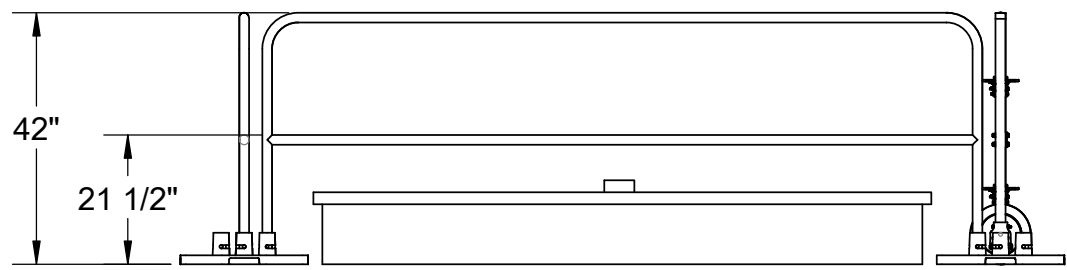

B

A

**THIS KIT WILL FIT THE FOLLOWING
STAIRWAY HATCH.
30" X 96"**

*** ROOF HATCH NOT SUPPLIED BY BLUEWATER MFG.
PRE-EXISTING OR SUPPLIED BY OTHERS.**

Safety Products Group
by Tractel®

BlueWater

4064 PEAVEY ROAD
CHASKA, MN 55318

Tel : 952-448-2935
Toll Free : 866-933-2935
Fax : 952-448-3685
info@bluewater-mfg.com
www.safetypg.com

DESCRIPTION			
STAIRWAY HATCH KIT - 30" X 96"			
SIZE A	DWG. NO. 500048	REV. A	
SCALE: DO NOT SCALE		SHEET	1 OF 1

8 7 6 5 4 3 2 1