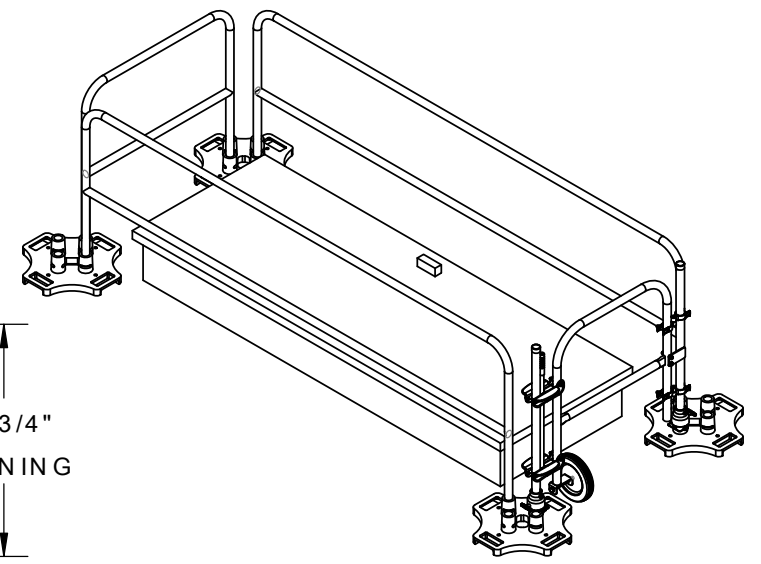

8 7 6 5 4 3 2 1

D

D

C

C

B