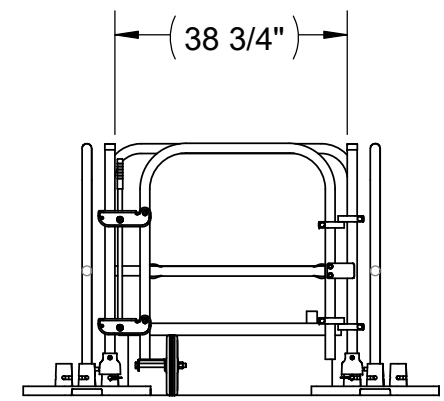

B

A

**THIS KIT WILL FIT THE FOLLOWING
STAIRWAY HATCH.
30" X 96"**

*** ROOF HATCH NOT SUPPLIED BY BLUEWATER MFG.
PRE-EXISTING OR SUPPLIED BY OTHERS.**

Safety Products Group
by Tractel®

BlueWater

4064 PEAVEY ROAD
CHASKA, MN 55318

Tel : 952-448-2935
Toll Free : 866-933-2935
Fax : 952-448-3685
info@bluewater-mfg.com
www.safetypg.com

DESCRIPTION			
STAIRWAY HATCH KIT - 30" X 96"			
SIZE A	DWG. NO. 500048	REV. A	
SCALE: DO NOT SCALE		SHEET	1 OF 1

8 7 6 5 4 3 2 1