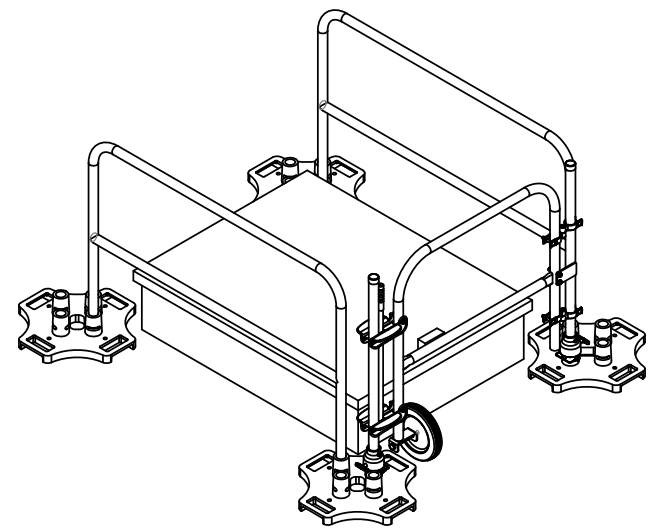

8 7 6 5 4 3 2 1

D

D

C

C

B

B

A

A

THIS KIT WILL FIT THE FOLLOWING STAIRWAY HATCHES.
36" X 36"
36" X 48"

*** ROOF HATCH NOT SUPPLIED BY BLUEWATER MFG. PRE-EXISTING OR SUPPLIED BY OTHERS.**

 Safety Products Group™
 by Tractel®

 BlueWater

4064 PEAVEY ROAD
 CHASKA, MN 55318

Tel : 952-448-2935
 Toll Free : 866-933-2935
 Fax : 952-448-3685
 info@bluewater-mfg.com
 www.safetypg.com

DESCRIPTION			
HATCH KIT - 36" X 36"/48"			
SAFETY RAIL 2000			
SIZE A	DWG. NO. 500046	REV. A	
SCALE: DO NOT SCALE		SHEET 1 OF 1	