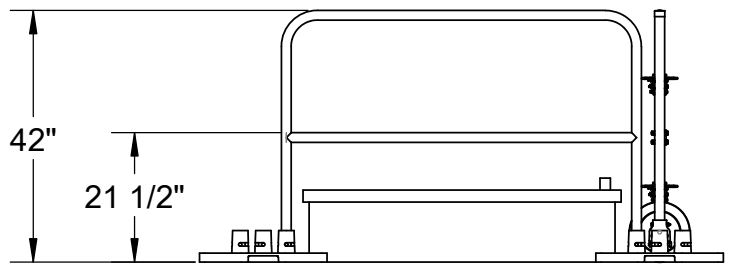

B

A

A

THIS KIT WILL FIT THE FOLLOWING STAIRWAY HATCHES.
36" X 36"
36" X 48"

* ROOF HATCH NOT SUPPLIED BY BLUEWATER MFG. PRE-EXISTING OR SUPPLIED BY OTHERS.

Safety Products Group™
by Tractel®

BlueWater

4064 PEAVEY ROAD
CHASKA, MN 55318

Tel : 952-448-2935
Toll Free : 866-933-2935
Fax : 952-448-3685
info@bluewater-mfg.com
www.safetypg.com

DESCRIPTION			
HATCH KIT - 36" X 36"/48"			
SAFETY RAIL 2000			
SIZE A	DWG. NO. 500046	REV. A	
SCALE: DO NOT SCALE		SHEET 1 OF 1	

8 7 6 5 4 3 2 1