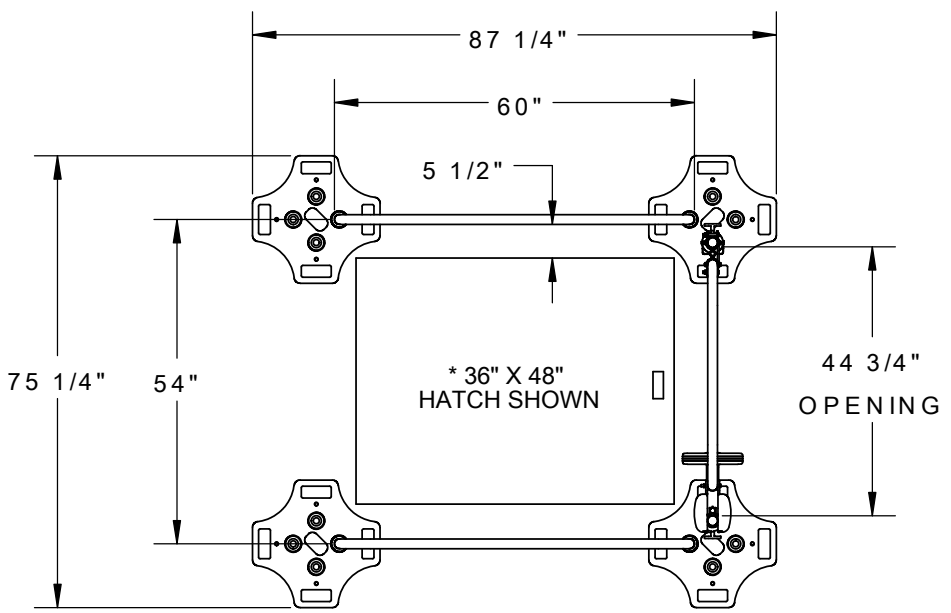

8 7 6 5 4 3 2 1

D

D

C

C

B