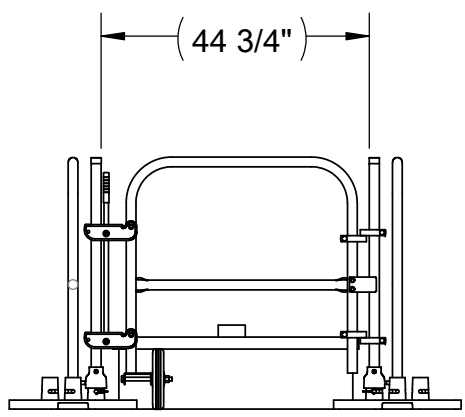

B

A

A

THIS KIT WILL FIT THE FOLLOWING STAIRWAY HATCHES.
36" X 36"
36" X 48"

* ROOF HATCH NOT SUPPLIED BY BLUEWATER MFG. PRE-EXISTING OR SUPPLIED BY OTHERS.

Safety Products Group™
by Tractel®

BlueWater

4064 PEAVEY ROAD
CHASKA, MN 55318

Tel : 952-448-2935
Toll Free : 866-933-2935
Fax : 952-448-3685
info@bluewater-mfg.com
www.safetypg.com

DESCRIPTION			
HATCH KIT - 36" X 36"/48"			
SAFETY RAIL 2000			
SIZE A	DWG. NO. 500046	REV. A	
SCALE: DO NOT SCALE		SHEET 1 OF 1	

8 7 6 5 4 3 2 1