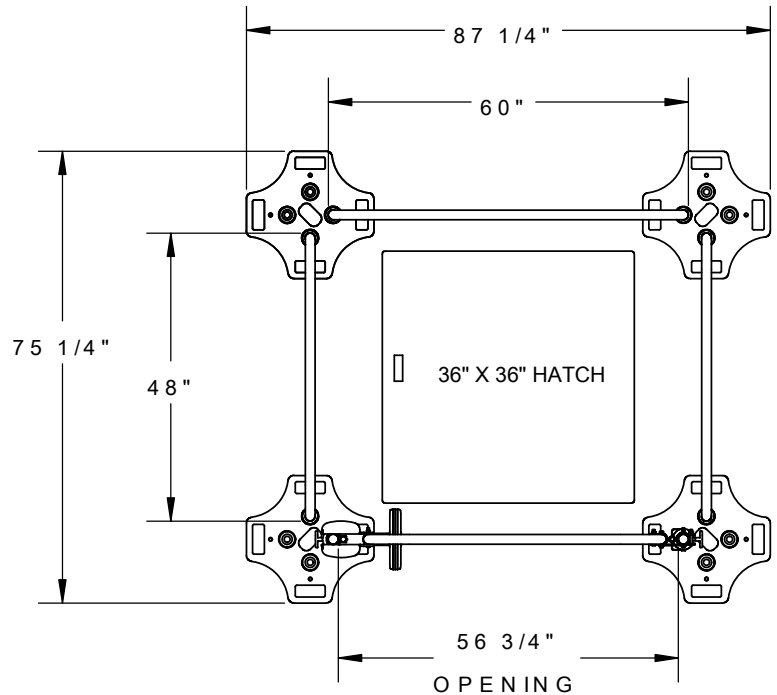

D

D

C

C

B

B

*** ROOF HATCH NOT SUPPLIED BY BLUEWATER MFG. PRE-EXISTING OR SUPPLIED BY OTHERS.**

THIS KIT WILL FIT THE FOLLOWING ROOF HATCH. 36\"/>

A

A

		DESCRIPTION	
		HATCH KIT - 36" X 36" SIDE EXIT	
Tel : 952-448-2935 Toll Free : 866-933-2935 Fax : 952-448-3685 info@bluewater-mfg.com www.safetypg.com	4064 PEAVEY ROAD CHASKA, MN 55318	DWG. NO. 500125	REV. A
SCALE: DO NOT SCALE		SHEET 1 OF 1	