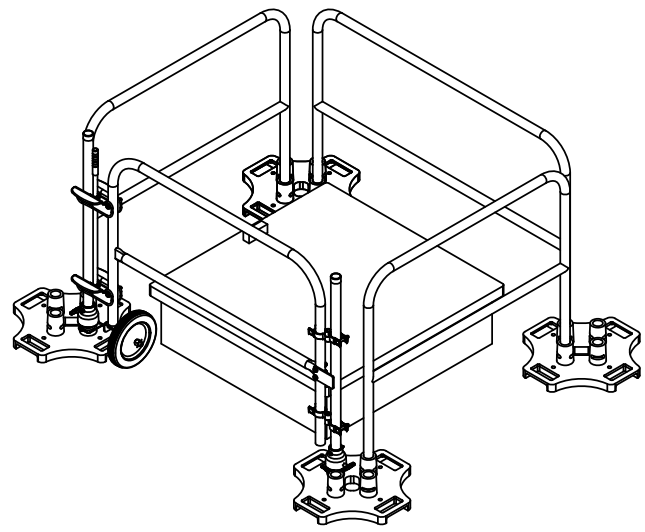

D

D

C

C

B

B

*** ROOF HATCH NOT SUPPLIED BY BLUEWATER MFG. PRE-EXISTING OR SUPPLIED BY OTHERS.**

THIS KIT WILL FIT THE FOLLOWING ROOF HATCH. 36\"/>

A

A

		DESCRIPTION	
		HATCH KIT - 36" X 36" SIDE EXIT	
Tel : 952-448-2935 Toll Free : 866-933-2935 Fax : 952-448-3685 info@bluewater-mfg.com www.safetypg.com	4064 PEAVEY ROAD CHASKA, MN 55318	DWG. NO. 500125	REV. A
SCALE: DO NOT SCALE		SHEET 1 OF 1	