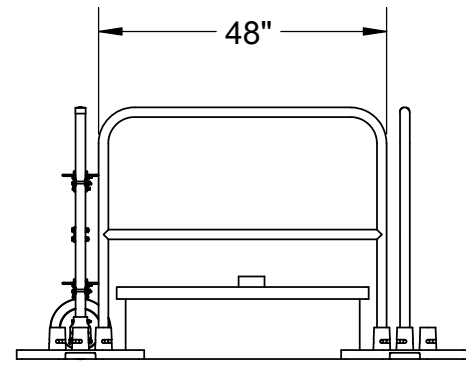

D

D

C

C

B

B

*** ROOF HATCH NOT SUPPLIED BY BLUEWATER MFG. PRE-EXISTING OR SUPPLIED BY OTHERS.**

THIS KIT WILL FIT THE FOLLOWING ROOF HATCH. 36\"/>

A

A

		DESCRIPTION	
		HATCH KIT - 36" X 36" SIDE EXIT	
Tel : 952-448-2935 Toll Free : 866-933-2935 Fax : 952-448-3685 info@bluewater-mfg.com www.safetypg.com	4064 PEAVEY ROAD CHASKA, MN 55318	DWG. NO. 500125	REV. A
SCALE: DO NOT SCALE		SHEET 1 OF 1	