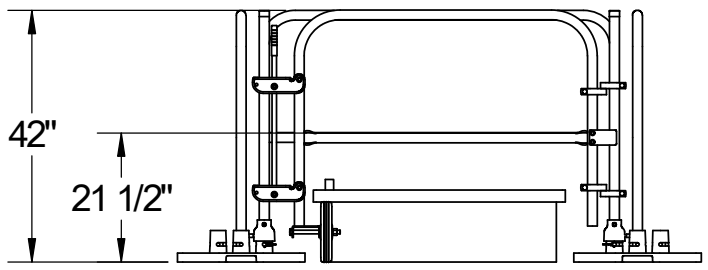

D

D

C

C

B

B

*** ROOF HATCH NOT SUPPLIED BY BLUEWATER MFG. PRE-EXISTING OR SUPPLIED BY OTHERS.**

THIS KIT WILL FIT THE FOLLOWING ROOF HATCH. 36\"/>

A

A

		DESCRIPTION	
		HATCH KIT - 36" X 36" SIDE EXIT	
Tel : 952-448-2935 Toll Free : 866-933-2935 Fax : 952-448-3685 info@bluewater-mfg.com www.safetypg.com	4064 PEAVEY ROAD CHASKA, MN 55318	DWG. NO. 500125	REV. A
SCALE: DO NOT SCALE		SHEET 1 OF 1	