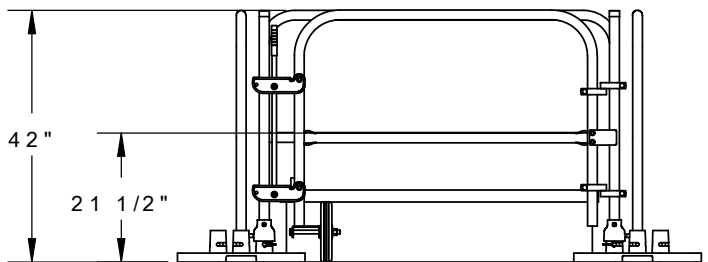

D

D

C

C

B

B

**THIS KIT WILL FIT THE FOLLOWING
ROOF HATCH.
36" X 48"**

*** ROOF HATCH NOT SUPPLIED BY BLUEWATER MFG.
PRE-EXISTING OR SUPPLIED BY OTHERS.**

A

A

 Safety Products Group™ by Tractel®  BlueWater 4064 PEAVEY ROAD CHASKA, MN 55318		DESCRIPTION HATCH KIT - 36" X 48" SIDE EXIT	
		Tel : 952-448-2935 Toll Free : 866-933-2935 Fax : 952-448-3685 info@bluewater-mfg.com www.safetypg.com	DWG. NO. 500101
SCALE: DO NOT SCALE		SHEET 1 OF 1	