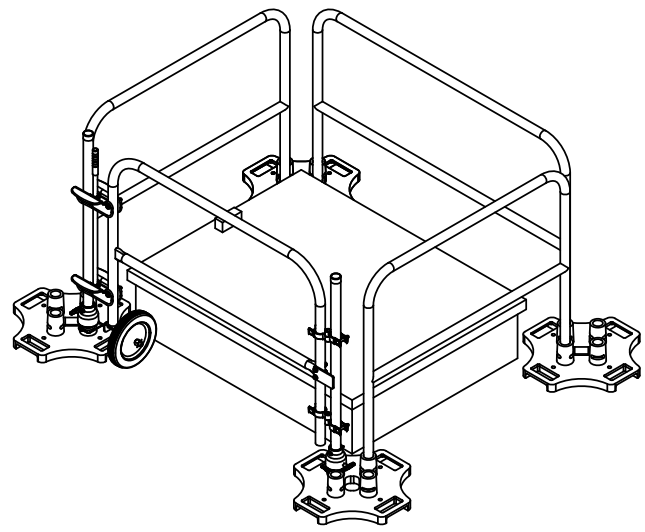

D

D

C

C

B

B

**THIS KIT WILL FIT THE FOLLOWING
ROOF HATCH.
36" X 48"**

*** ROOF HATCH NOT SUPPLIED BY BLUEWATER MFG.
PRE-EXISTING OR SUPPLIED BY OTHERS.**

A

A

 Safety Products Group™ by Tractel®  BlueWater 4064 PEAVEY ROAD CHASKA, MN 55318		DESCRIPTION HATCH KIT - 36" X 48" SIDE EXIT	
		Tel : 952-448-2935 Toll Free : 866-933-2935 Fax : 952-448-3685 info@bluewater-mfg.com www.safetypg.com	DWG. NO. 500101
SCALE: DO NOT SCALE		SHEET 1 OF 1	