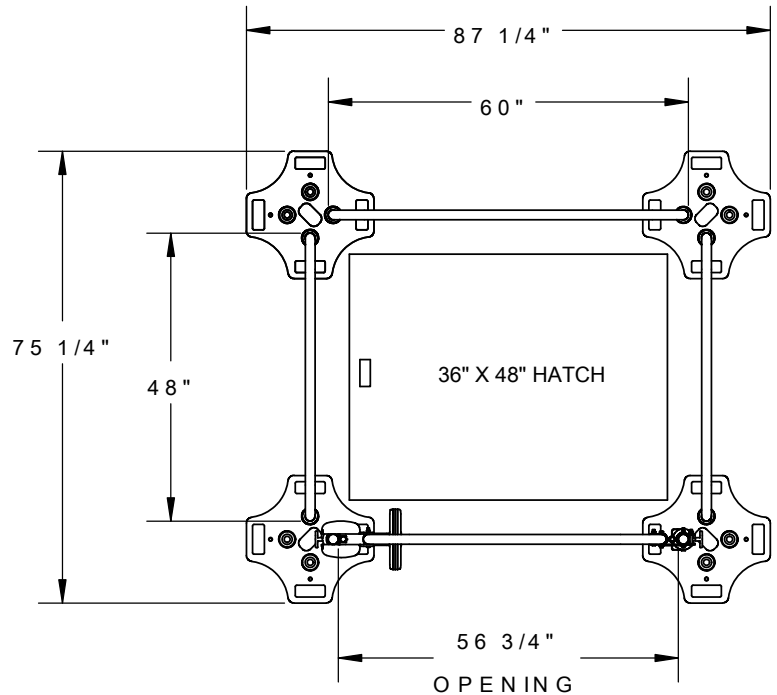

D

D

C

C

B

B

**THIS KIT WILL FIT THE FOLLOWING
ROOF HATCH.
36" X 48"**

*** ROOF HATCH NOT SUPPLIED BY BLUEWATER MFG.
PRE-EXISTING OR SUPPLIED BY OTHERS.**

A

A

 Safety Products Group™ by Tractel®  BlueWater 4064 PEAVEY ROAD CHASKA, MN 55318		DESCRIPTION HATCH KIT - 36" X 48" SIDE EXIT	
		Tel : 952-448-2935 Toll Free : 866-933-2935 Fax : 952-448-3685 info@bluewater-mfg.com www.safetypg.com	DWG. NO. 500101
SCALE: DO NOT SCALE		SHEET 1 OF 1	