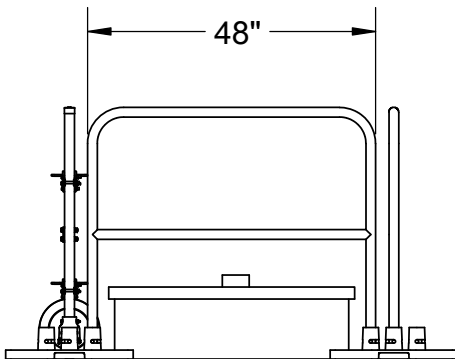

D

D

C

C

B

B

**THIS KIT WILL FIT THE FOLLOWING
ROOF HATCH.
36" X 48"**

*** ROOF HATCH NOT SUPPLIED BY BLUEWATER MFG.
PRE-EXISTING OR SUPPLIED BY OTHERS.**

A

A

 Safety Products Group™ by Tractel®  BlueWater 4064 PEAVEY ROAD CHASKA, MN 55318		DESCRIPTION HATCH KIT - 36" X 48" SIDE EXIT	
		Tel : 952-448-2935 Toll Free : 866-933-2935 Fax : 952-448-3685 info@bluewater-mfg.com www.safetypg.com	DWG. NO. 500101
SCALE: DO NOT SCALE		SHEET 1 OF 1	