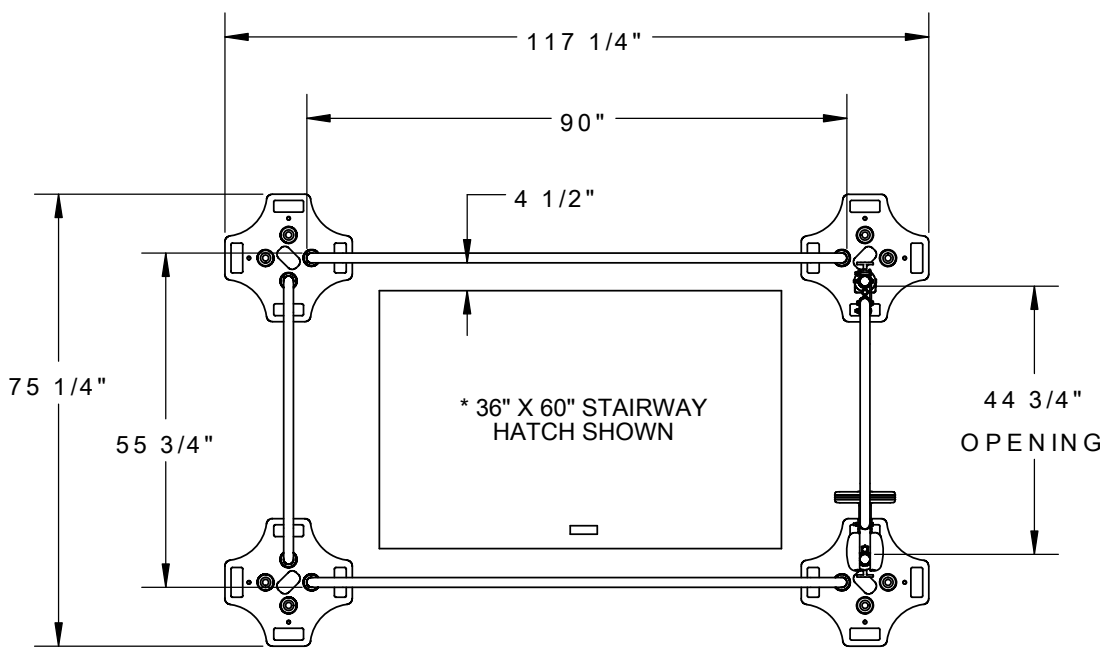

8 7 6 5 4 3 2 1

D

D

C

C

B