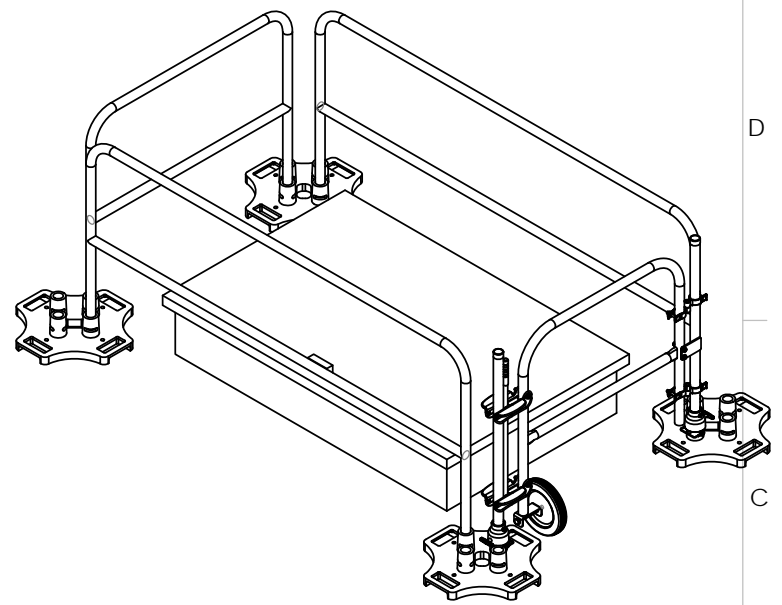

8 7 6 5 4 3 2 1

D

D

C

C

B