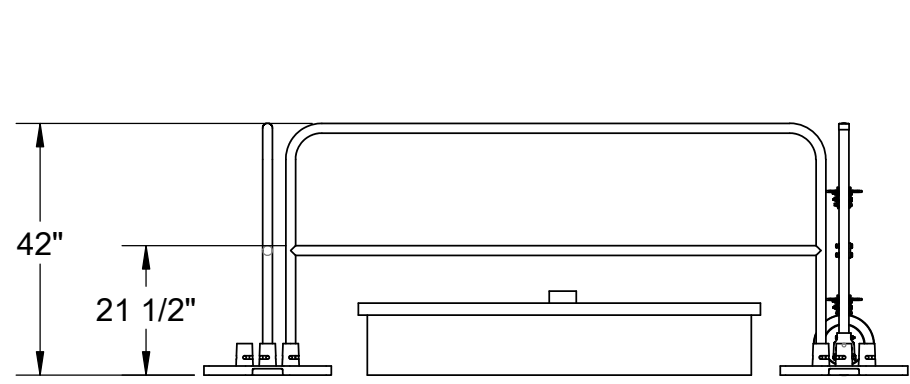

B

A

THIS KIT WILL FIT THE FOLLOWING STAIRWAY HATCHES.
36" X 60"
36" X 72"

* ROOF HATCH NOT SUPPLIED BY BLUEWATER MFG. PRE-EXISTING OR SUPPLIED BY OTHERS.

Safety Products Group™
by Tractel®

BlueWater

4064 PEAVEY ROAD
CHASKA, MN 55318

Tel : 952-448-2935
Toll Free : 866-933-2935
Fax : 952-448-3685
info@bluewater-mfg.com
www.safetypg.com

DESCRIPTION			
STAIRWAY HATCH KIT - 36" X 60"			
SIZE A	DWG. NO. 500049	REV. A	
SCALE: DO NOT SCALE		SHEET 1 OF 1	

8 7 6 5 4 3 2 1