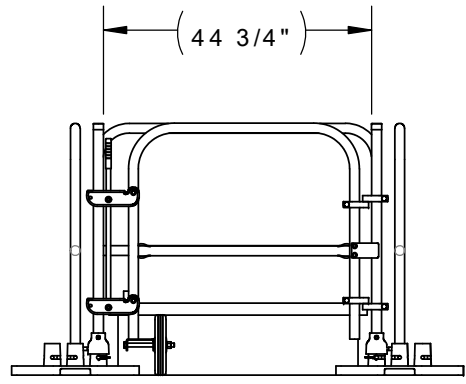

B

A

THIS KIT WILL FIT THE FOLLOWING STAIRWAY HATCHES.
36" X 60"
36" X 72"

* ROOF HATCH NOT SUPPLIED BY BLUEWATER MFG. PRE-EXISTING OR SUPPLIED BY OTHERS.

Safety Products Group™
by Tractel®

BlueWater

4064 PEAVEY ROAD
CHASKA, MN 55318

Tel : 952-448-2935
Toll Free : 866-933-2935
Fax : 952-448-3685
info@bluewater-mfg.com
www.safetypg.com

DESCRIPTION			
STAIRWAY HATCH KIT - 36" X 60"			
SIZE A	DWG. NO. 500049	REV. A	
SCALE: DO NOT SCALE		SHEET 1 OF 1	

8 7 6 5 4 3 2 1