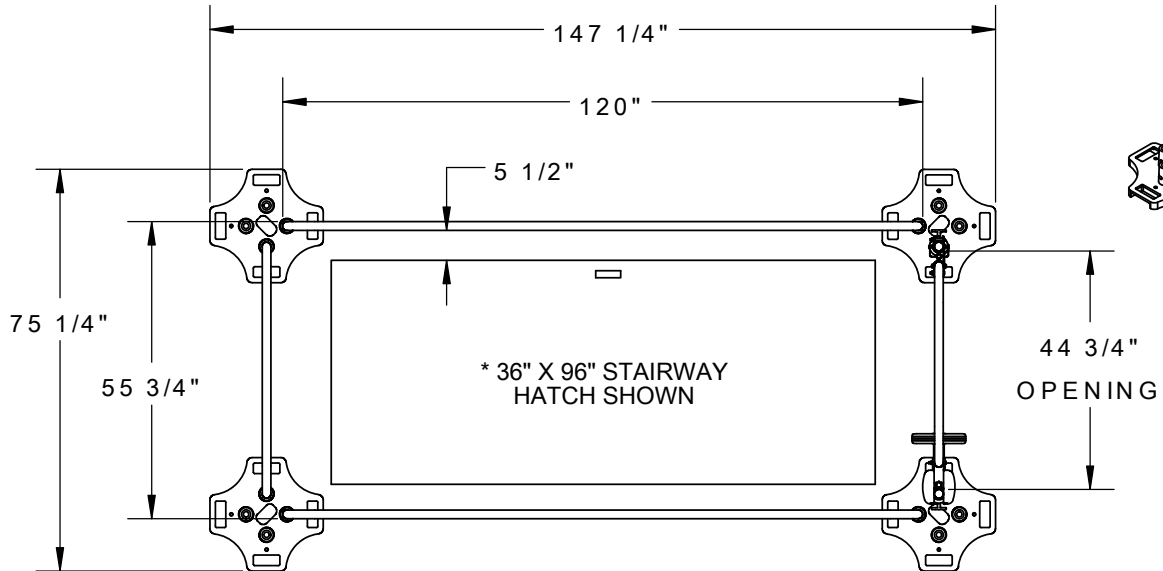

8 7 6 5 4 3 2 1

D

D

C

C

B