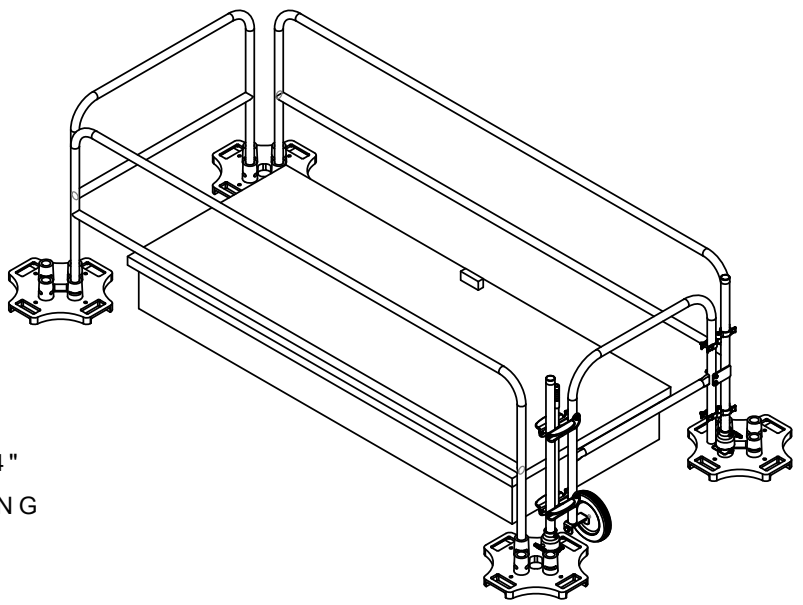

8 7 6 5 4 3 2 1

D

D

C

C

B