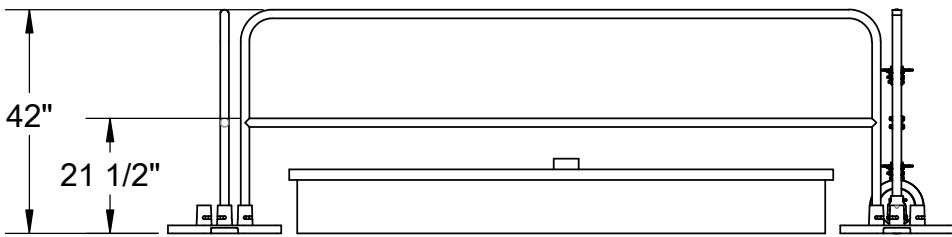

B

A

A

**THIS KIT WILL FIT THE FOLLOWING
STAIRWAY HATCH.
36" X 96"**

*** ROOF HATCH NOT SUPPLIED BY BLUEWATER MFG.
PRE-EXISTING OR SUPPLIED BY OTHERS.**

**4064 PEAVEY ROAD
CHASKA, MN 55318**

Tel : 952-448-2935
Toll Free : 866-933-2935
Fax : 952-448-3685
info@bluewater-mfg.com
www.safetypg.com

DESCRIPTION			
STAIRWAY HATCH KIT - 36" X 96"			
SIZE A	DWG. NO. 500050	REV. A	
SCALE: DO NOT SCALE		SHEET 1 OF 1	

8 7 6 5 4 3 2 1