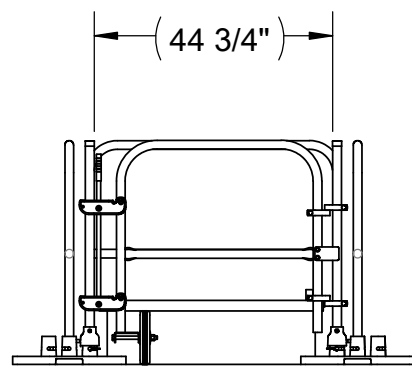

B

A

A

**THIS KIT WILL FIT THE FOLLOWING
STAIRWAY HATCH.
36" X 96"**

*** ROOF HATCH NOT SUPPLIED BY BLUEWATER MFG.
PRE-EXISTING OR SUPPLIED BY OTHERS.**

**4064 PEAVEY ROAD
CHASKA, MN 55318**

Tel : 952-448-2935
Toll Free : 866-933-2935
Fax : 952-448-3685
info@bluewater-mfg.com
www.safetypg.com

DESCRIPTION			
STAIRWAY HATCH KIT - 36" X 96"			
SIZE A	DWG. NO. 500050	REV. A	
SCALE: DO NOT SCALE		SHEET 1 OF 1	

8 7 6 5 4 3 2 1