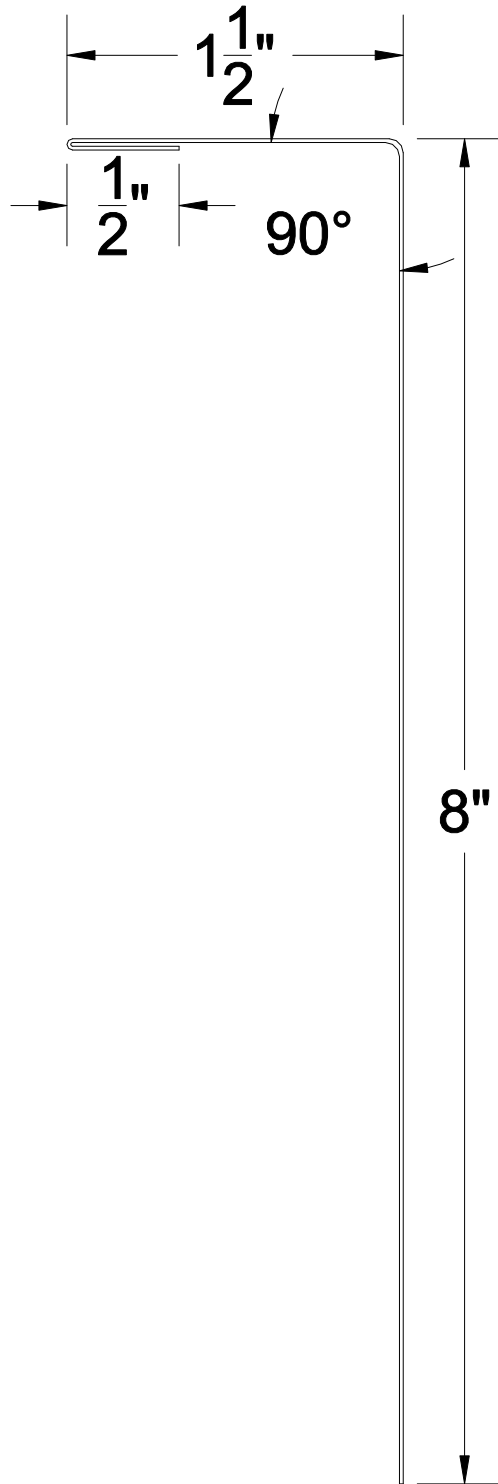

JAMB & SILL TRIM #110J

NOTE: ALL TRIMS COME STANDARD AT 12'-0" LONG (NO EXCEPTIONS).

BLANK SIZE: 10"
MATERIAL: 24ga.