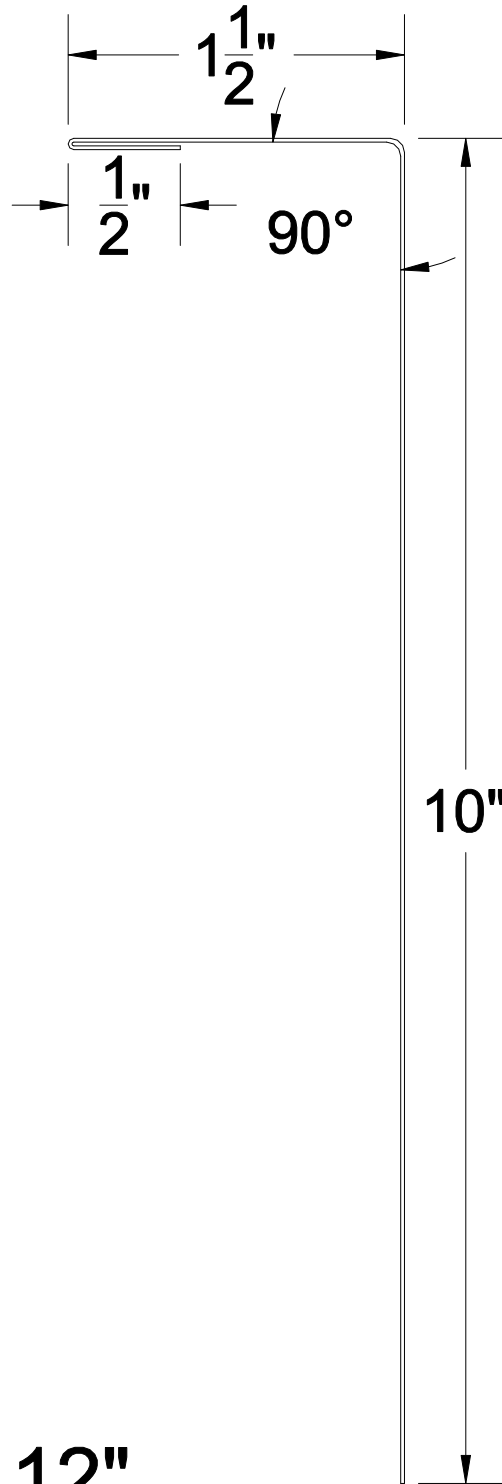

JAMB & SILL TRIM #120J

NOTE: ALL TRIMS COME STANDARD AT 12'-0" LONG (NO EXCEPTIONS).

**BLANK SIZE: 12"**  
**MATERIAL: 24ga.**