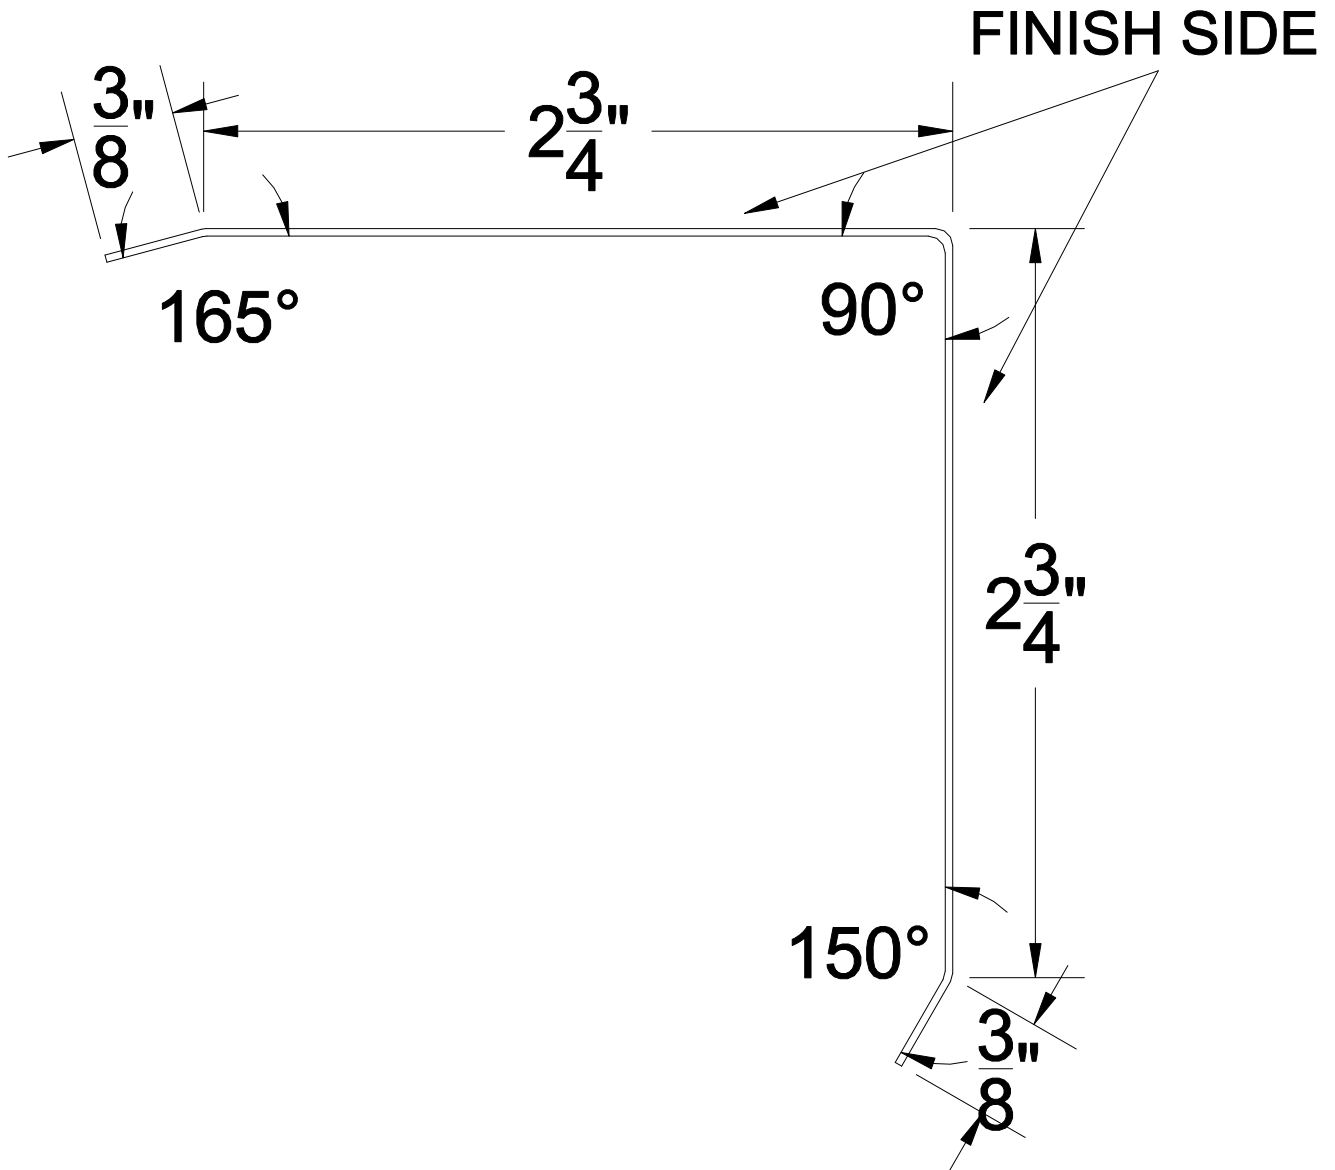

OUTSIDE CORNER TRIM #164OC

NOTE: ALL TRIMS COME STANDARD AT 12'-0" LONG (NO EXCEPTIONS).

BLANK SIZE: 6.25"

MATERIAL: 24ga.