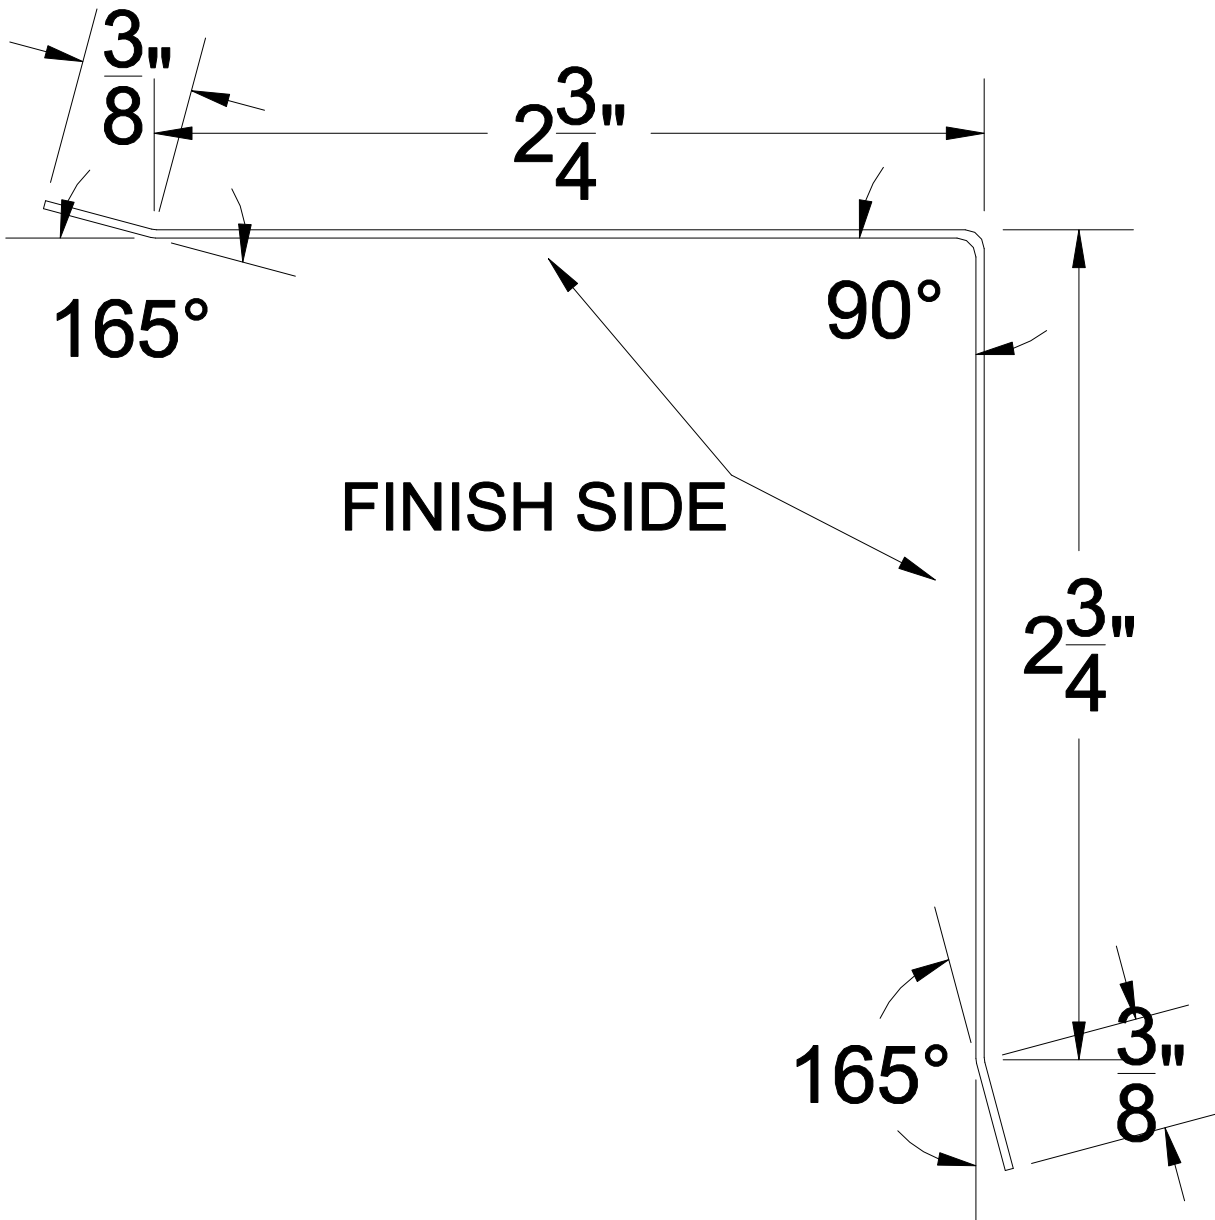

INSIDE CORNER TRIM #165IC

NOTE: ALL TRIMS COME STANDARD AT 12'-0" LONG (NO EXCEPTIONS).

**BLANK SIZE: 6.25"**

**MATERIAL: 24ga.**