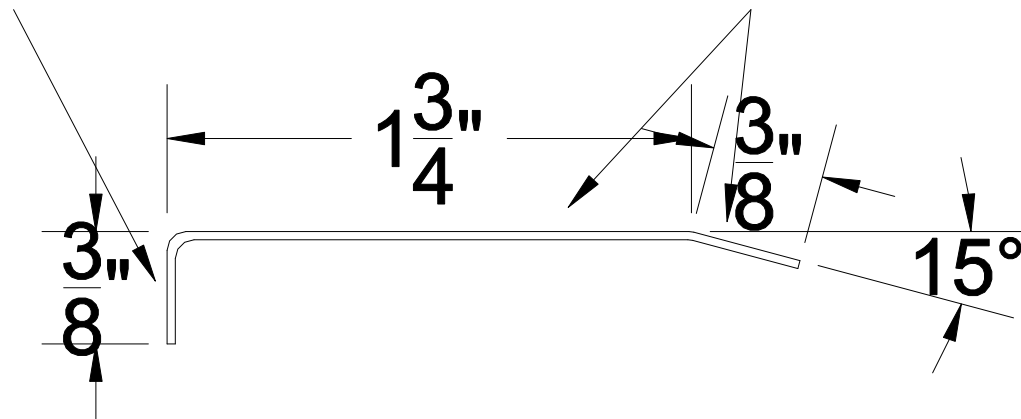

UTILITY TRIM #167A

NOTE: ALL TRIMS COME STANDARD AT 12'-0" LONG (NO EXCEPTIONS).

FINISH SIDE

FINISH SIDE

BLANK SIZE: 2.5"

MATERIAL: 24ga.