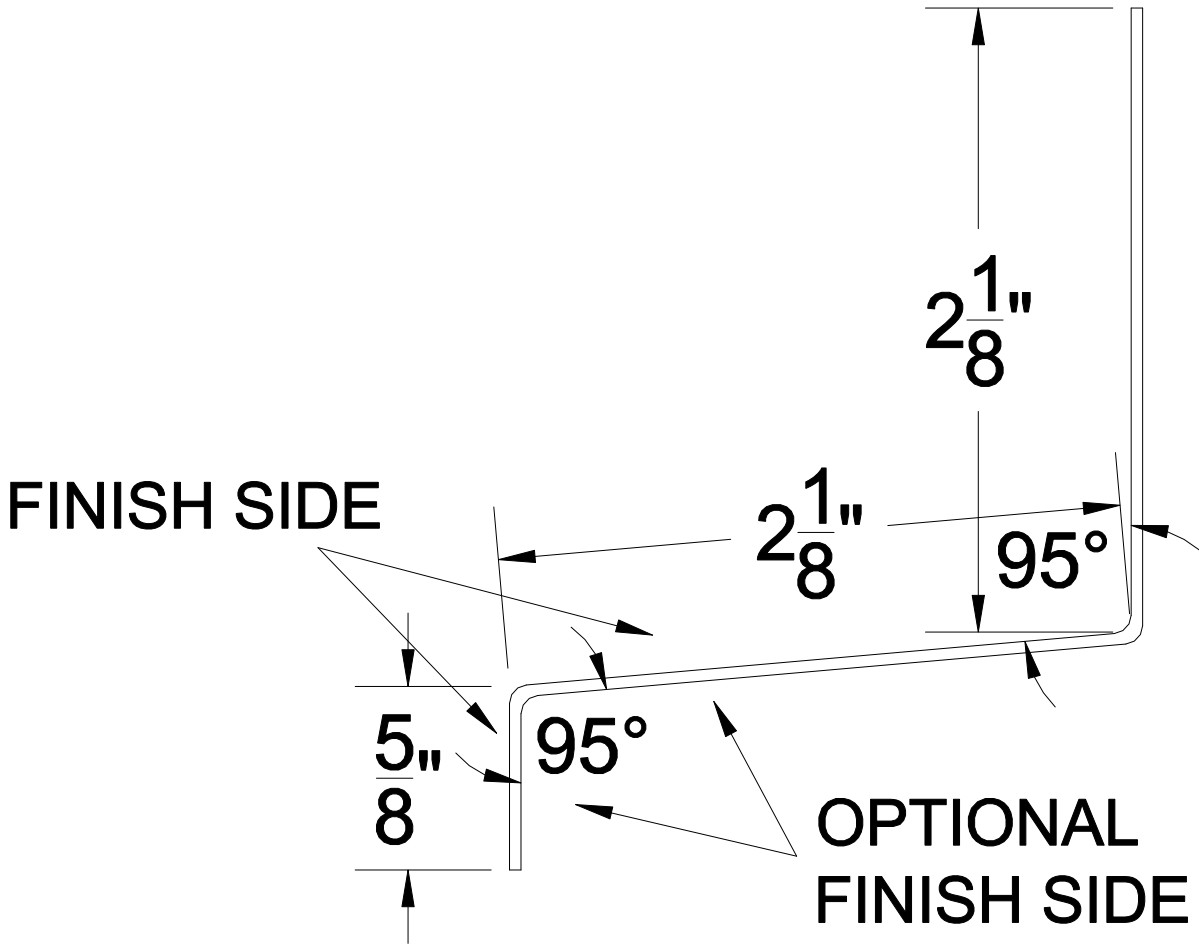

BASE TRIM W/ 7/8" H.C. #168DC

NOTE: ALL TRIMS COME STANDARD AT 12'-0" LONG (NO EXCEPTIONS).

BLANK SIZE: 4.875"

MATERIAL: 20ga.