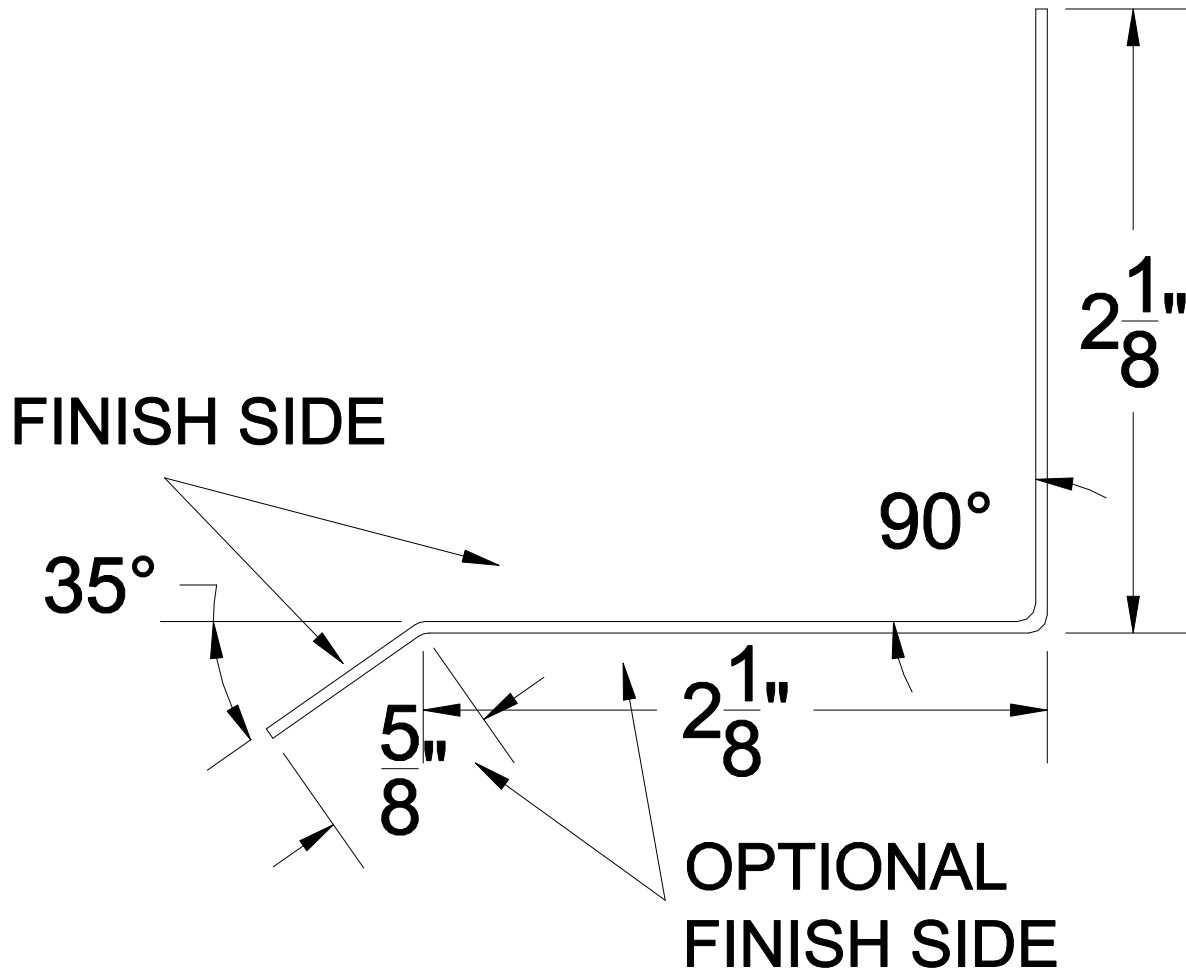

BASE TRIM W/ 7/8" H.C. #168DC-2

NOTE: ALL TRIMS COME STANDARD AT 12'-0" LONG (NO EXCEPTIONS).

BLANK SIZE: 4.875"

MATERIAL: 20ga.