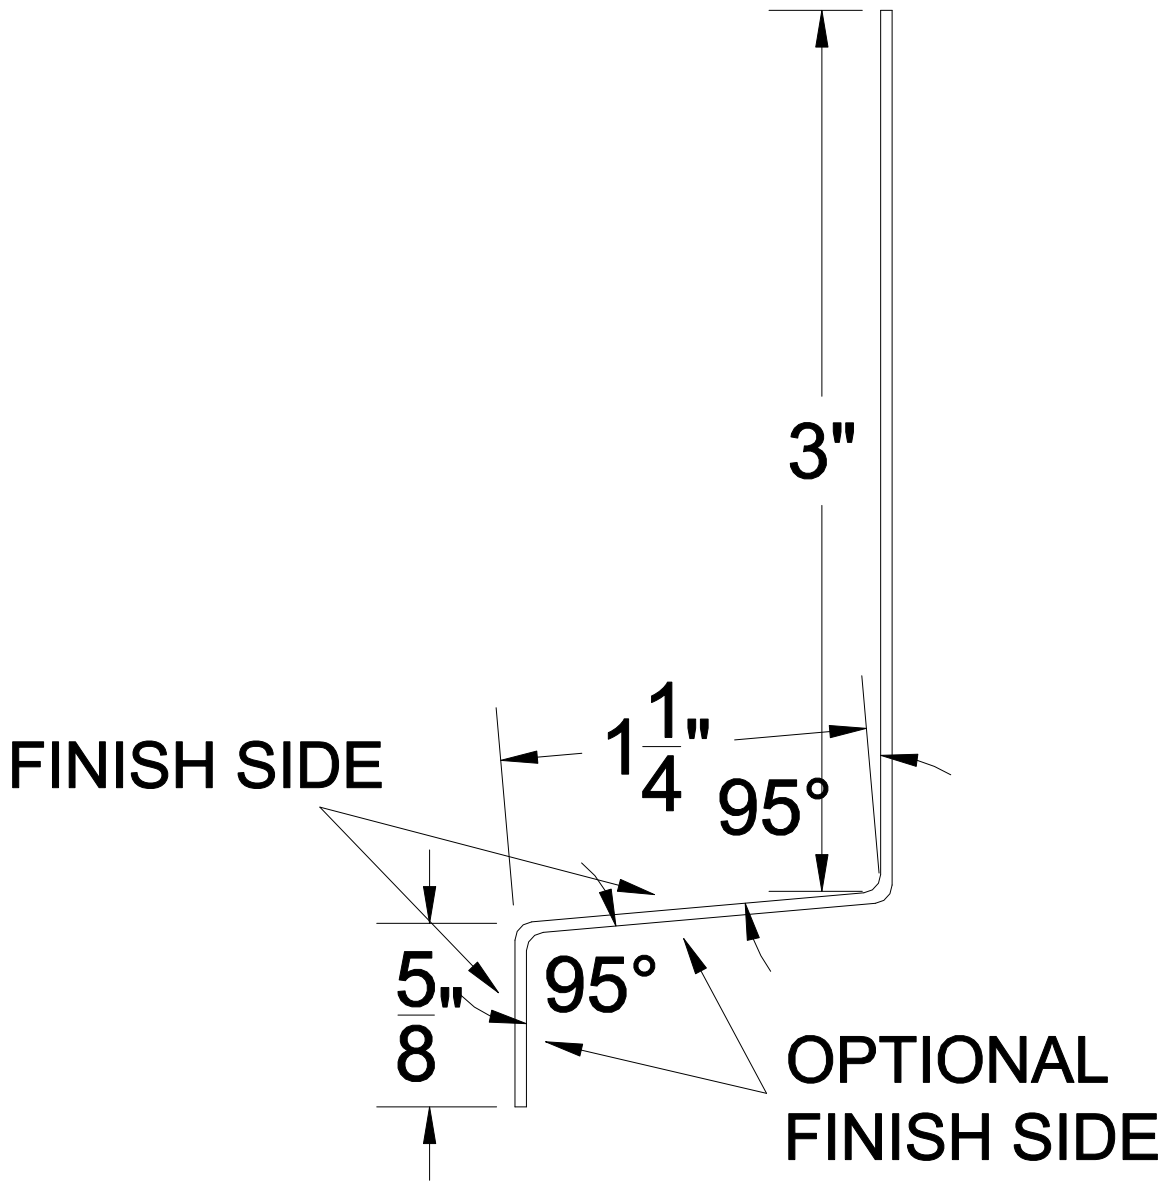

BASE TRIM WITHOUT H.C. #170DC

NOTE: ALL TRIMS COME STANDARD AT 12'-0" LONG (NO EXCEPTIONS).

BLANK SIZE: 4.875"

MATERIAL: 20ga.