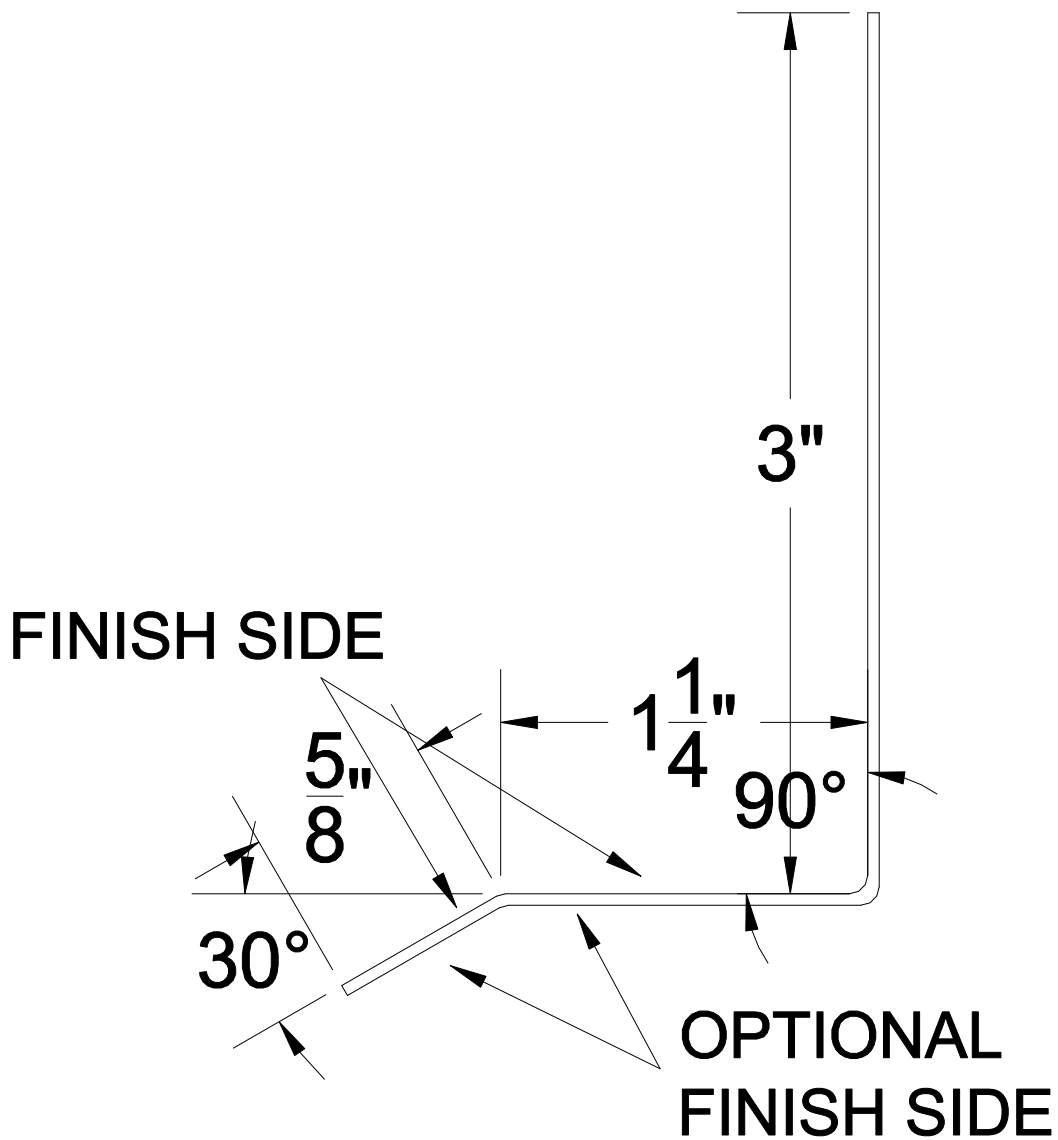

BASE TRIM WITHOUT H.C. #170DC-2

NOTE: ALL TRIMS COME STANDARD AT 12'-0" LONG (NO EXCEPTIONS).

BLANK SIZE: 4.875"

MATERIAL: 20ga.