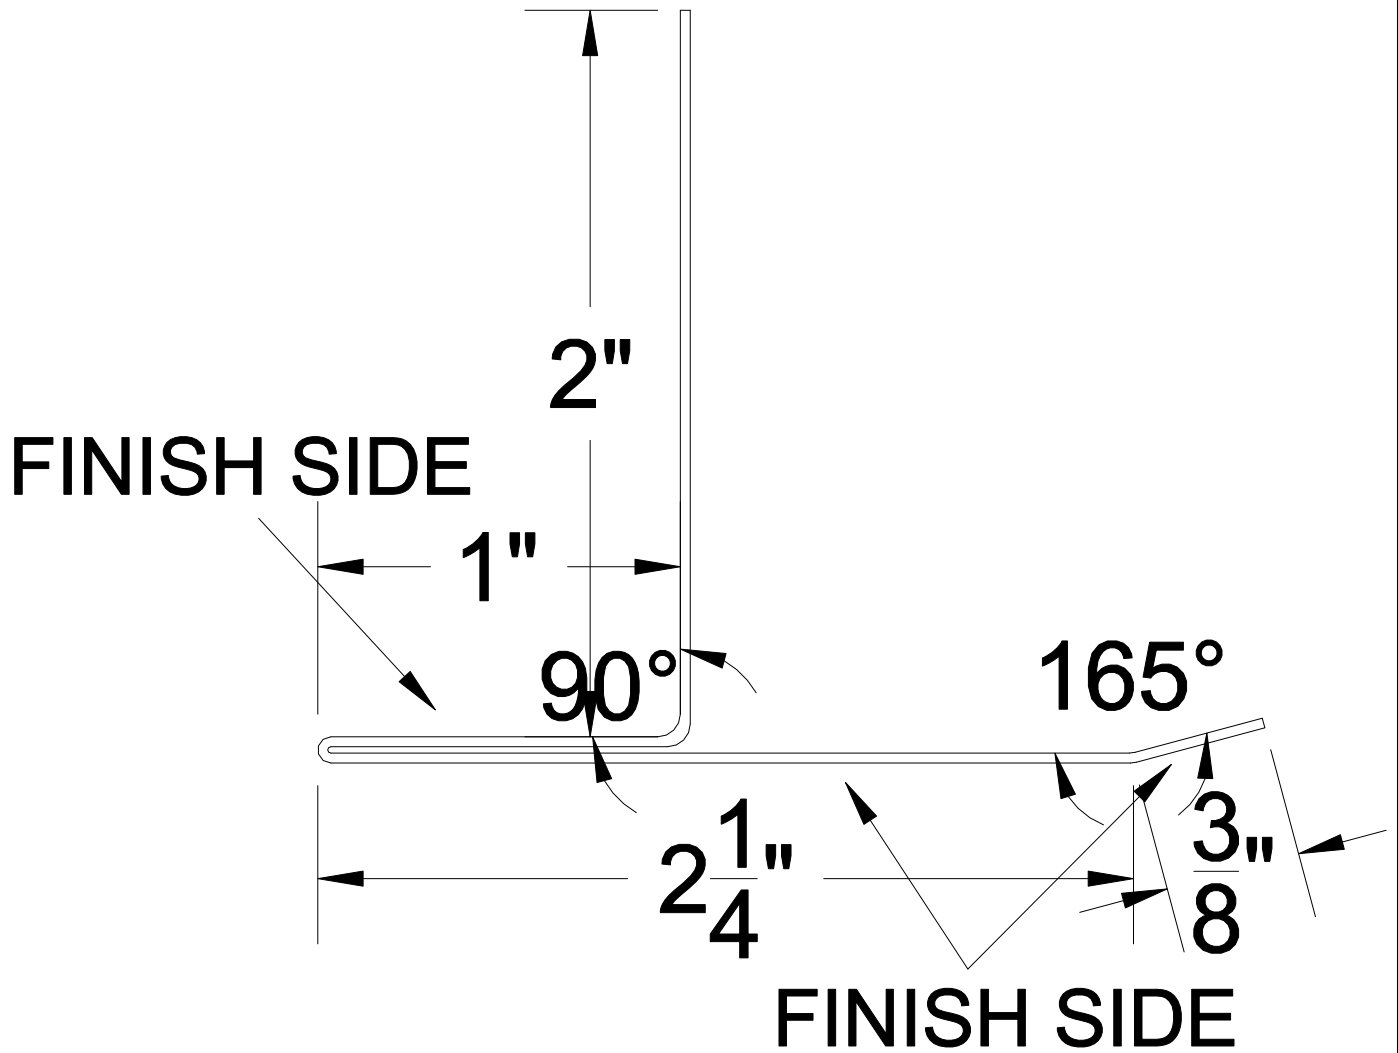

FASCIA BASE TRIM #174WD

NOTE: ALL TRIMS COME STANDARD AT 12'-0" LONG (NO EXCEPTIONS).

BLANK SIZE: 5.625"

MATERIAL: 20ga.