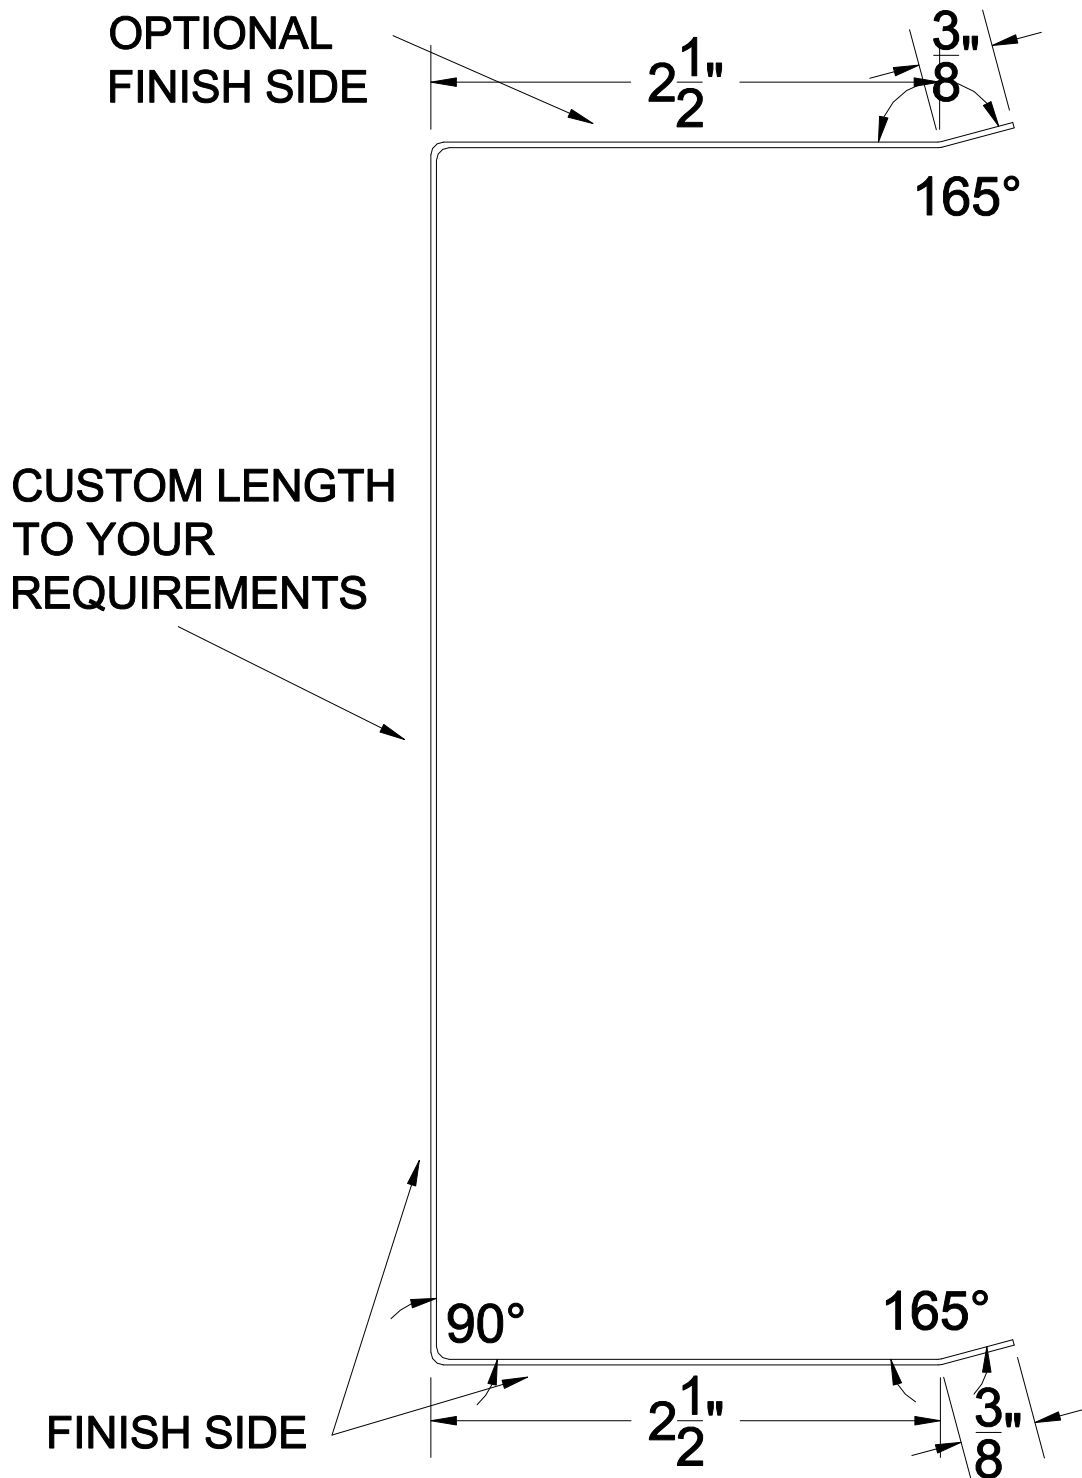

FASCIA CAP TRIM #180WC

NOTE: ALL TRIMS COME STANDARD AT 12'-0" LONG (NO EXCEPTIONS).

**BLANK SIZE: VARIES**

**MATERIAL: 24ga.**