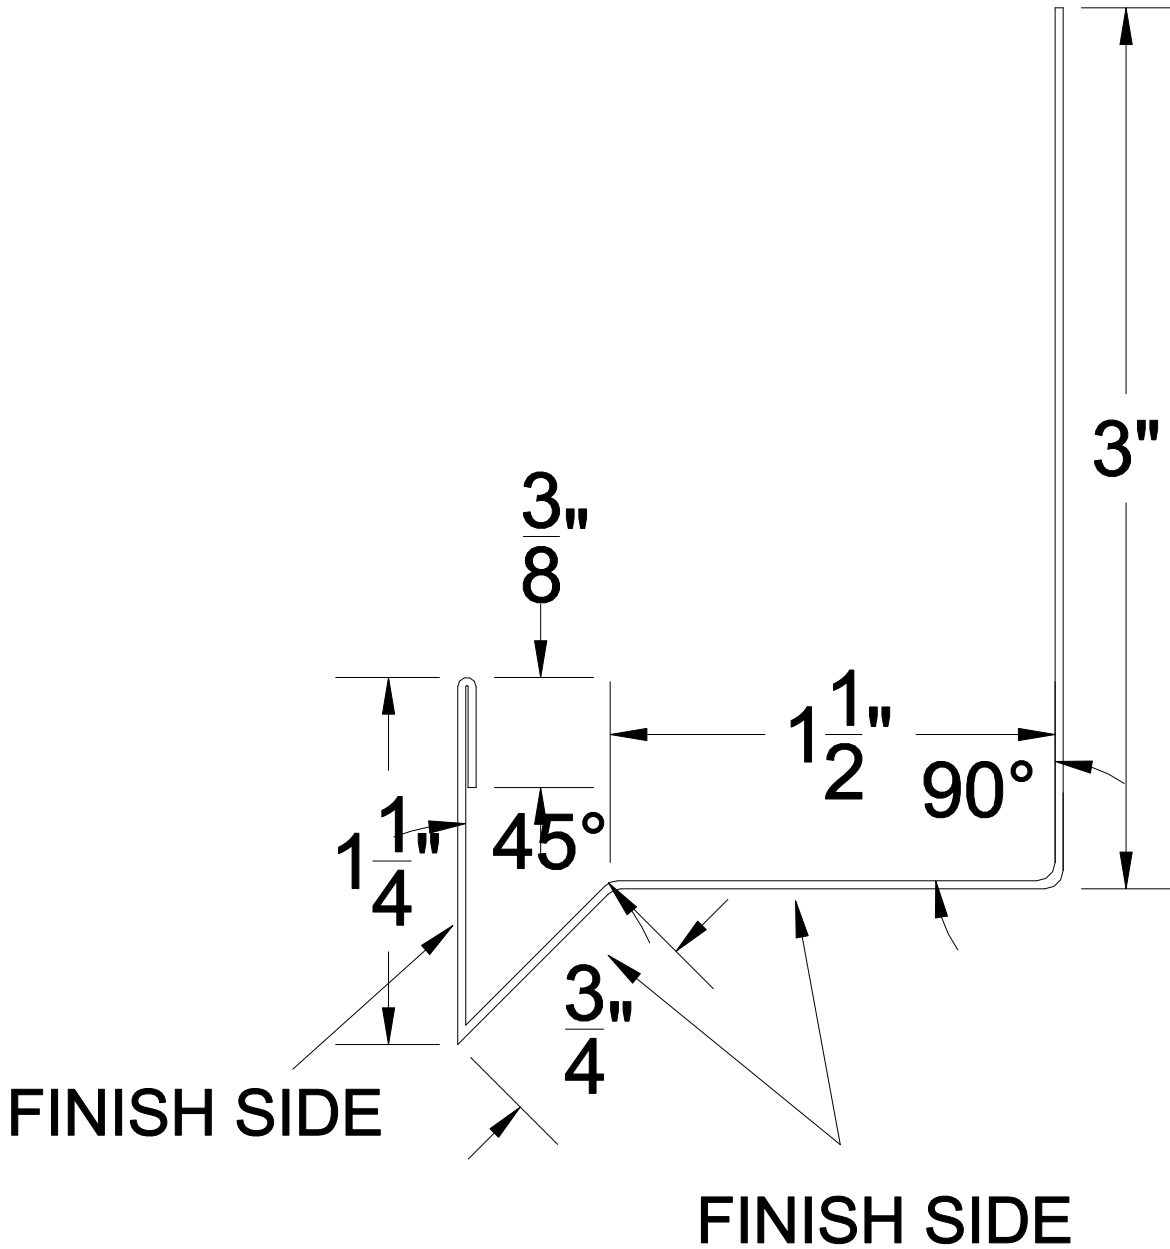

WINDOW & DOOR CAP WITH 7/8" H.C. #180WC

NOTE: ALL TRIMS COME STANDARD AT 12'-0" LONG (NO EXCEPTIONS).

BLANK SIZE: 6.875"

MATERIAL: 24ga.