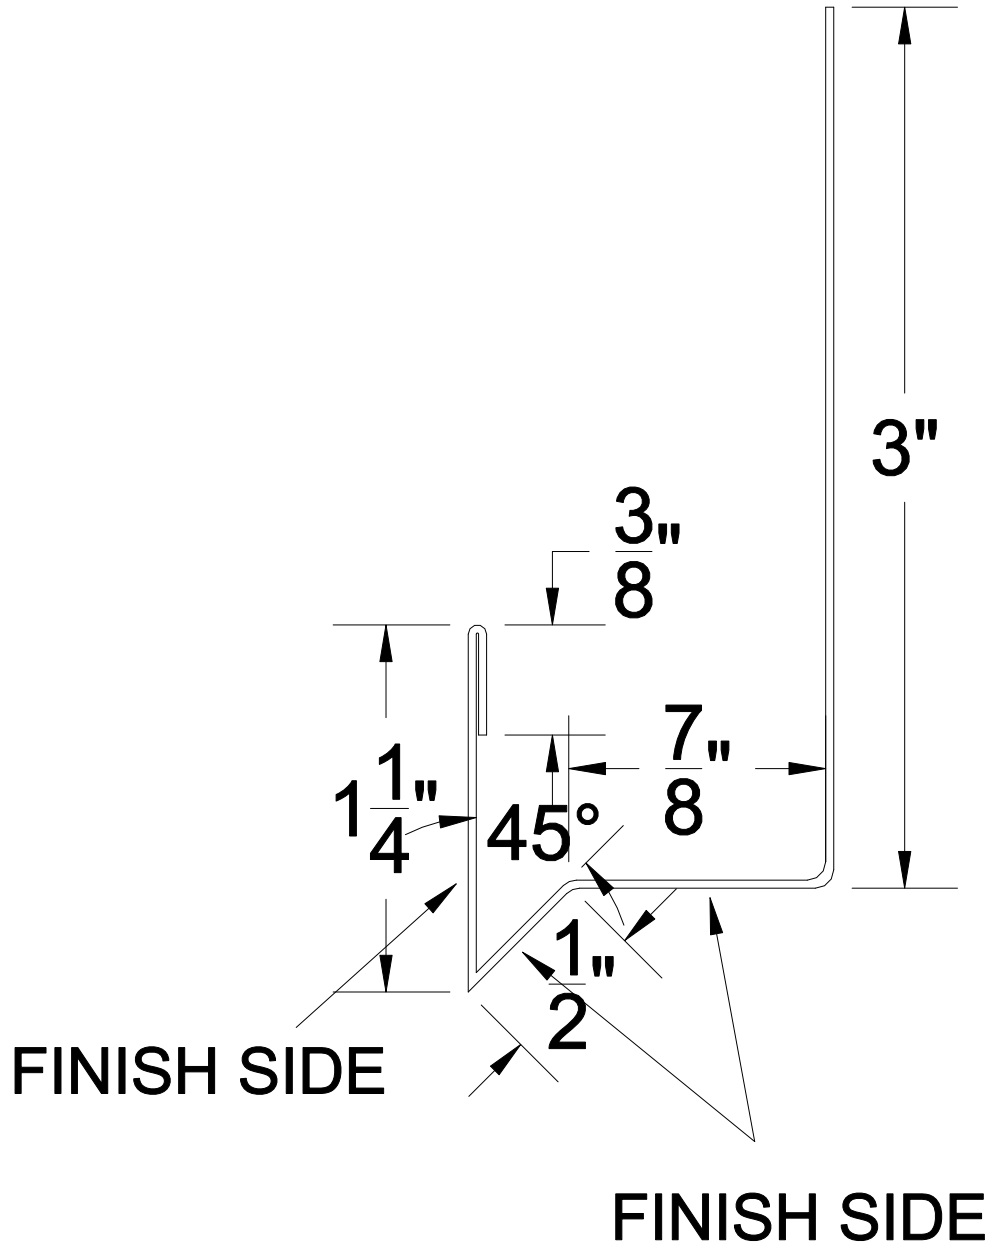

WINDOW AND DOOR CAP WITHOUT H.C. #180WDC-2

NOTE: ALL TRIMS COME STANDARD AT 12'-0" LONG (NO EXCEPTIONS).

BLANK SIZE: 6"

MATERIAL: 24ga.