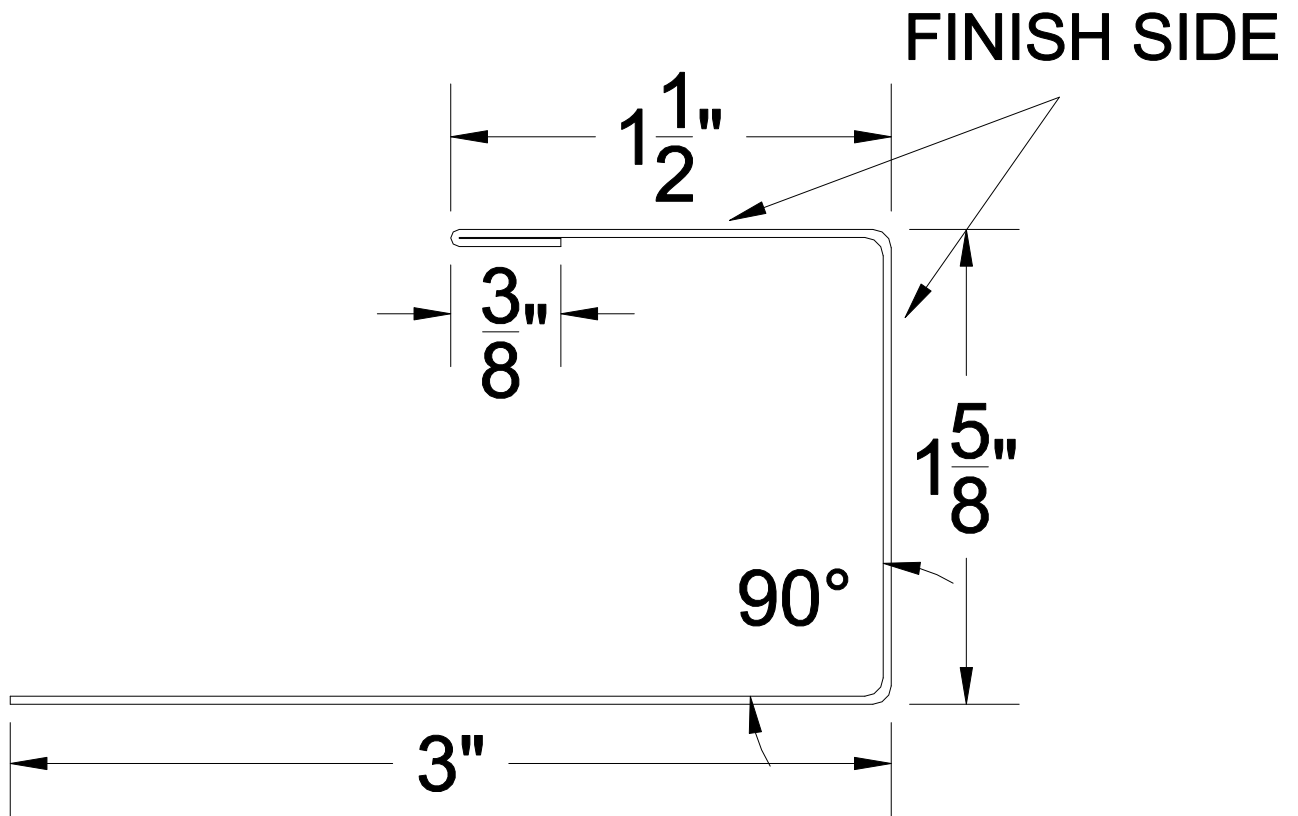

WINDOW & DOOR TRIM WITH 7/8" H.C. #200CH

NOTE: ALL TRIMS COME STANDARD AT 12'-0" LONG (NO EXCEPTIONS).

BLANK SIZE: 6.5"

MATERIAL: 24ga.