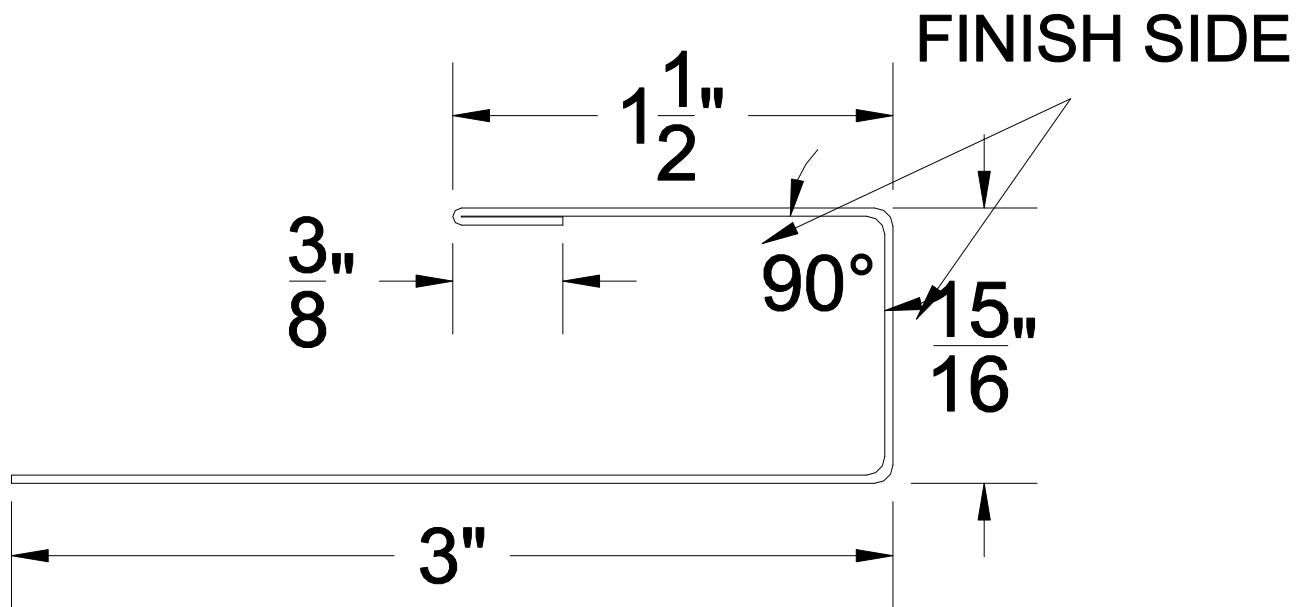

WINDOW AND DOOR TRIM WITHOUT H.C. #250CH

NOTE: ALL TRIMS COME STANDARD AT 12'-0" LONG (NO EXCEPTIONS).

BLANK SIZE: 5.8125"

MATERIAL: 24ga.