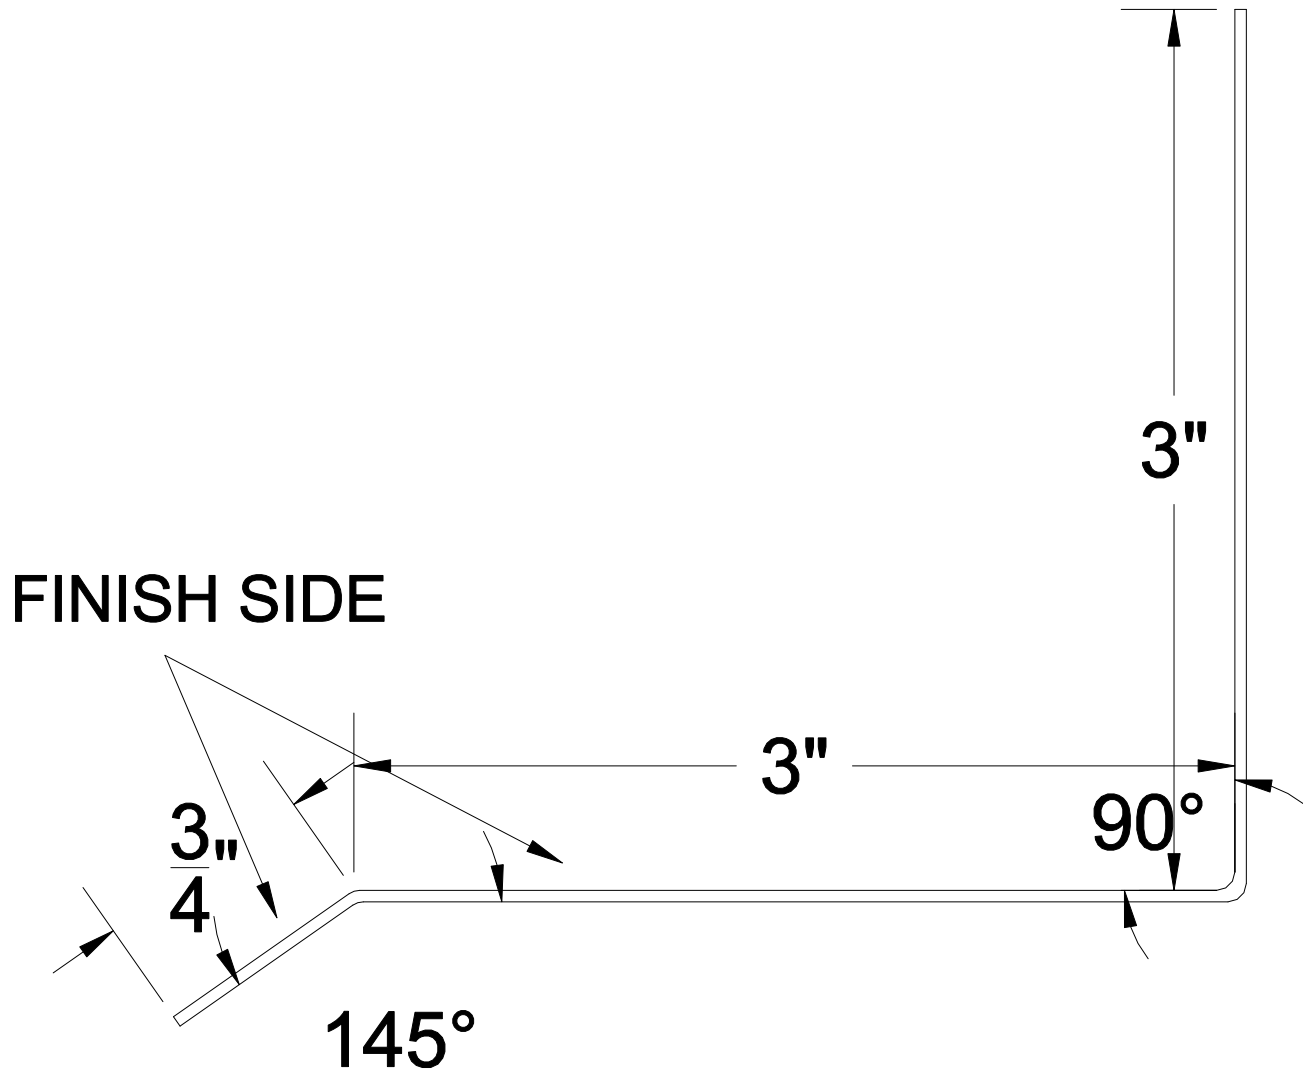

BASE TRIM W/ 1 1/2" H.C. #401DC-2

NOTE: ALL TRIMS COME STANDARD AT 12'-0" LONG (NO EXCEPTIONS).

BLANK SIZE: 6.75"

MATERIAL: 20ga.