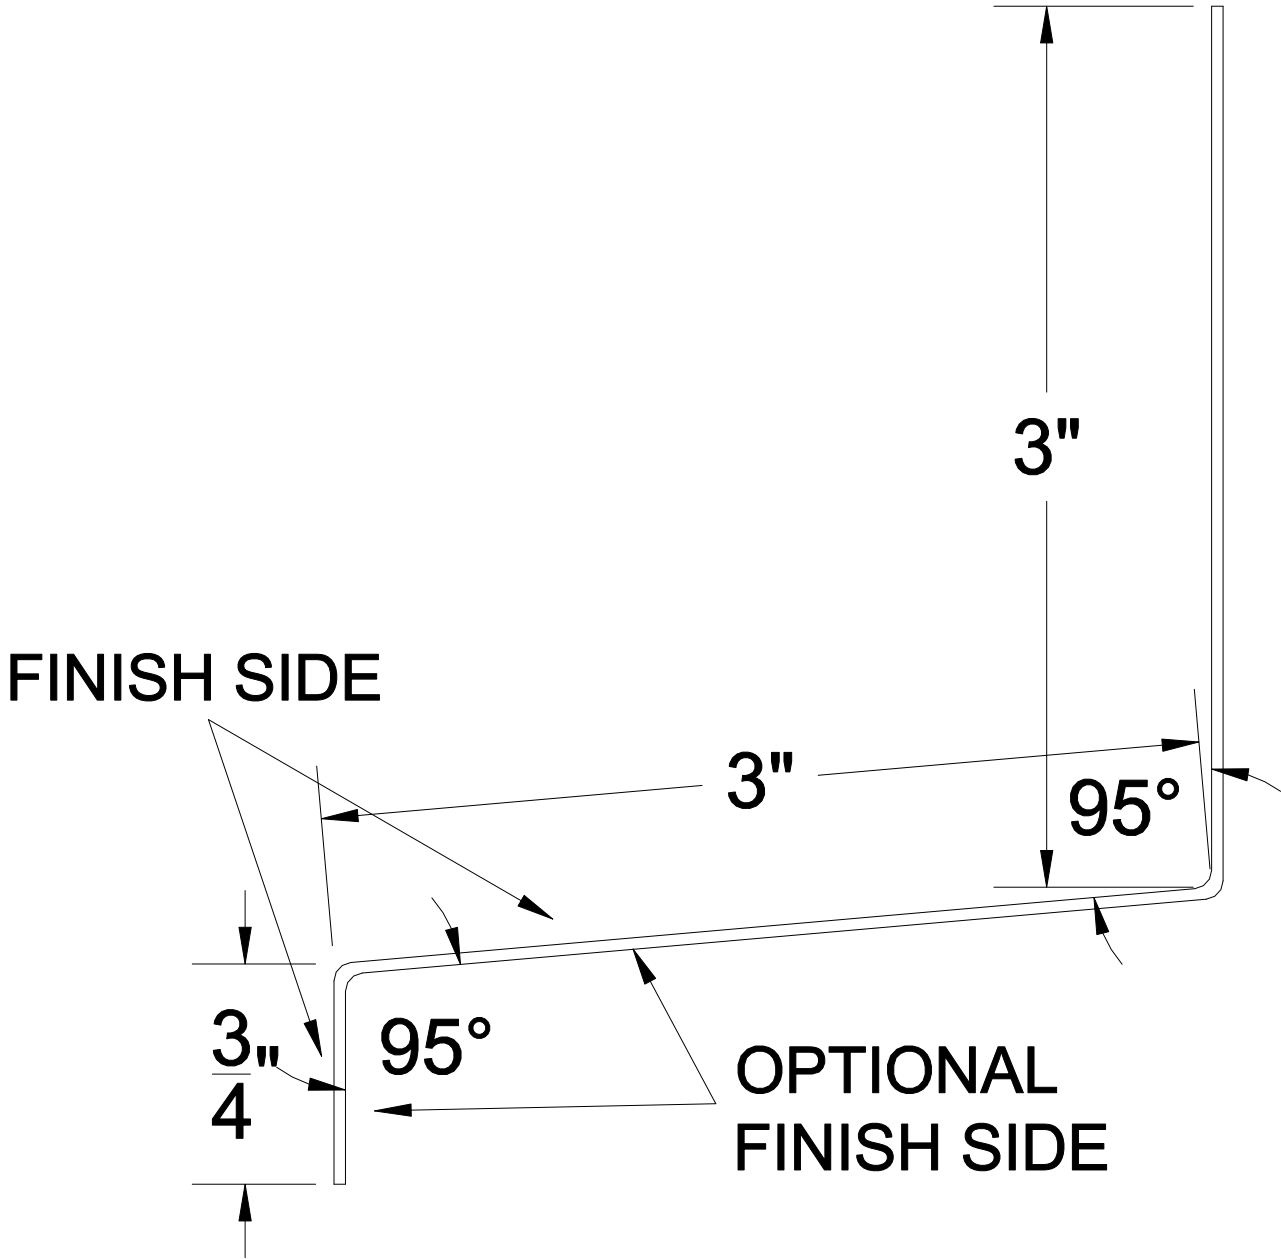

BASE TRIM W/ 1 1/2" H.C. #402DC

NOTE: ALL TRIMS COME STANDARD AT 12'-0" LONG (NO EXCEPTIONS).

**BLANK SIZE: 6.75"**

**MATERIAL: 20ga.**