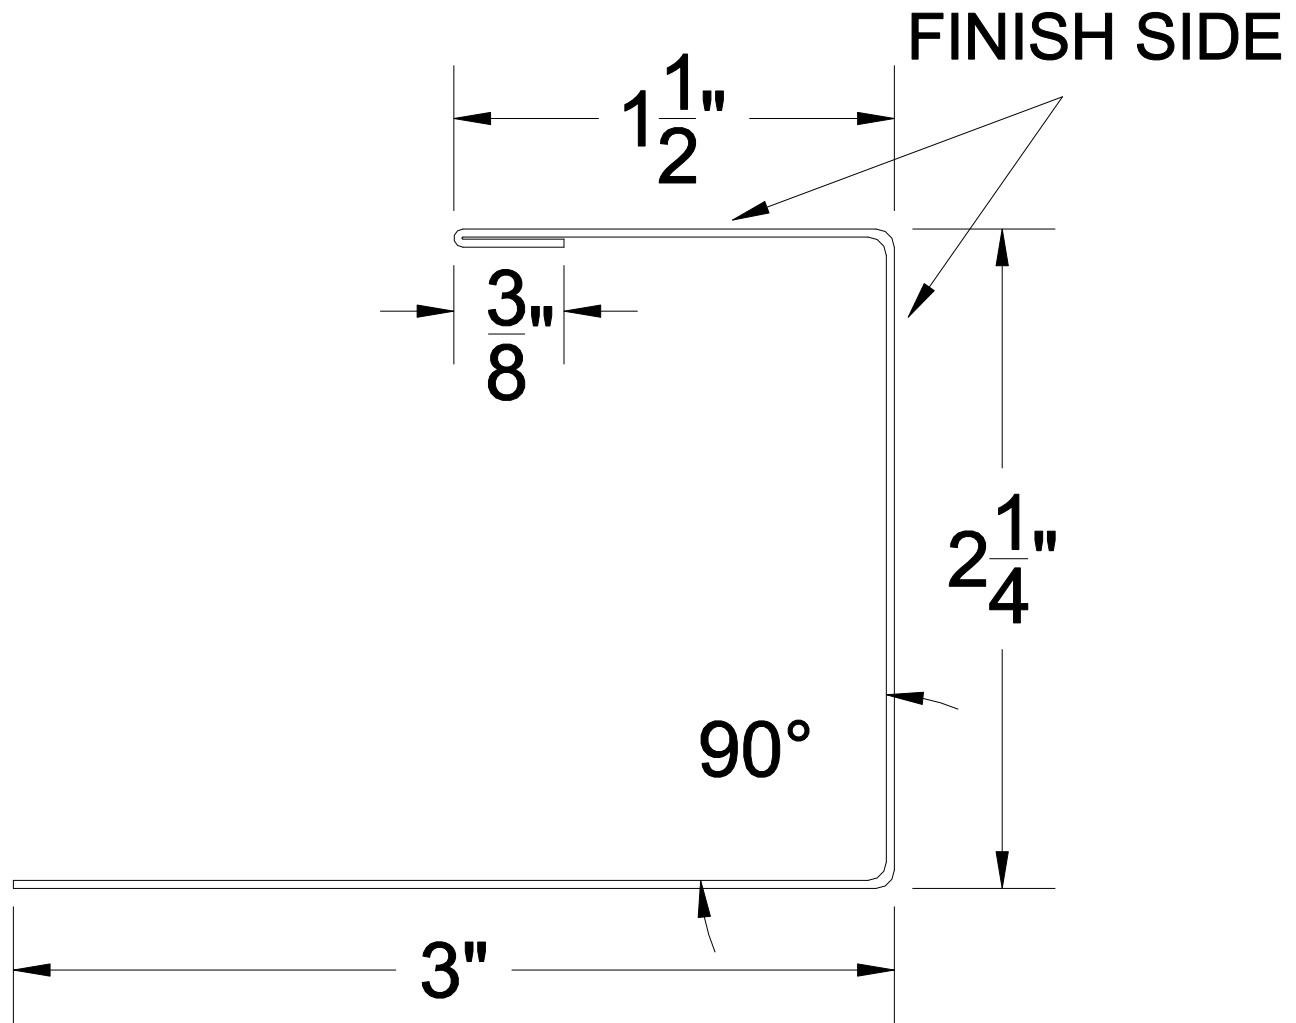

WINDOW & DOOR TRIM WITH 1 1/2" H.C. #403CH

NOTE: ALL TRIMS COME STANDARD AT 12'-0" LONG (NO EXCEPTIONS).

BLANK SIZE: 7.125"

MATERIAL: 24ga.