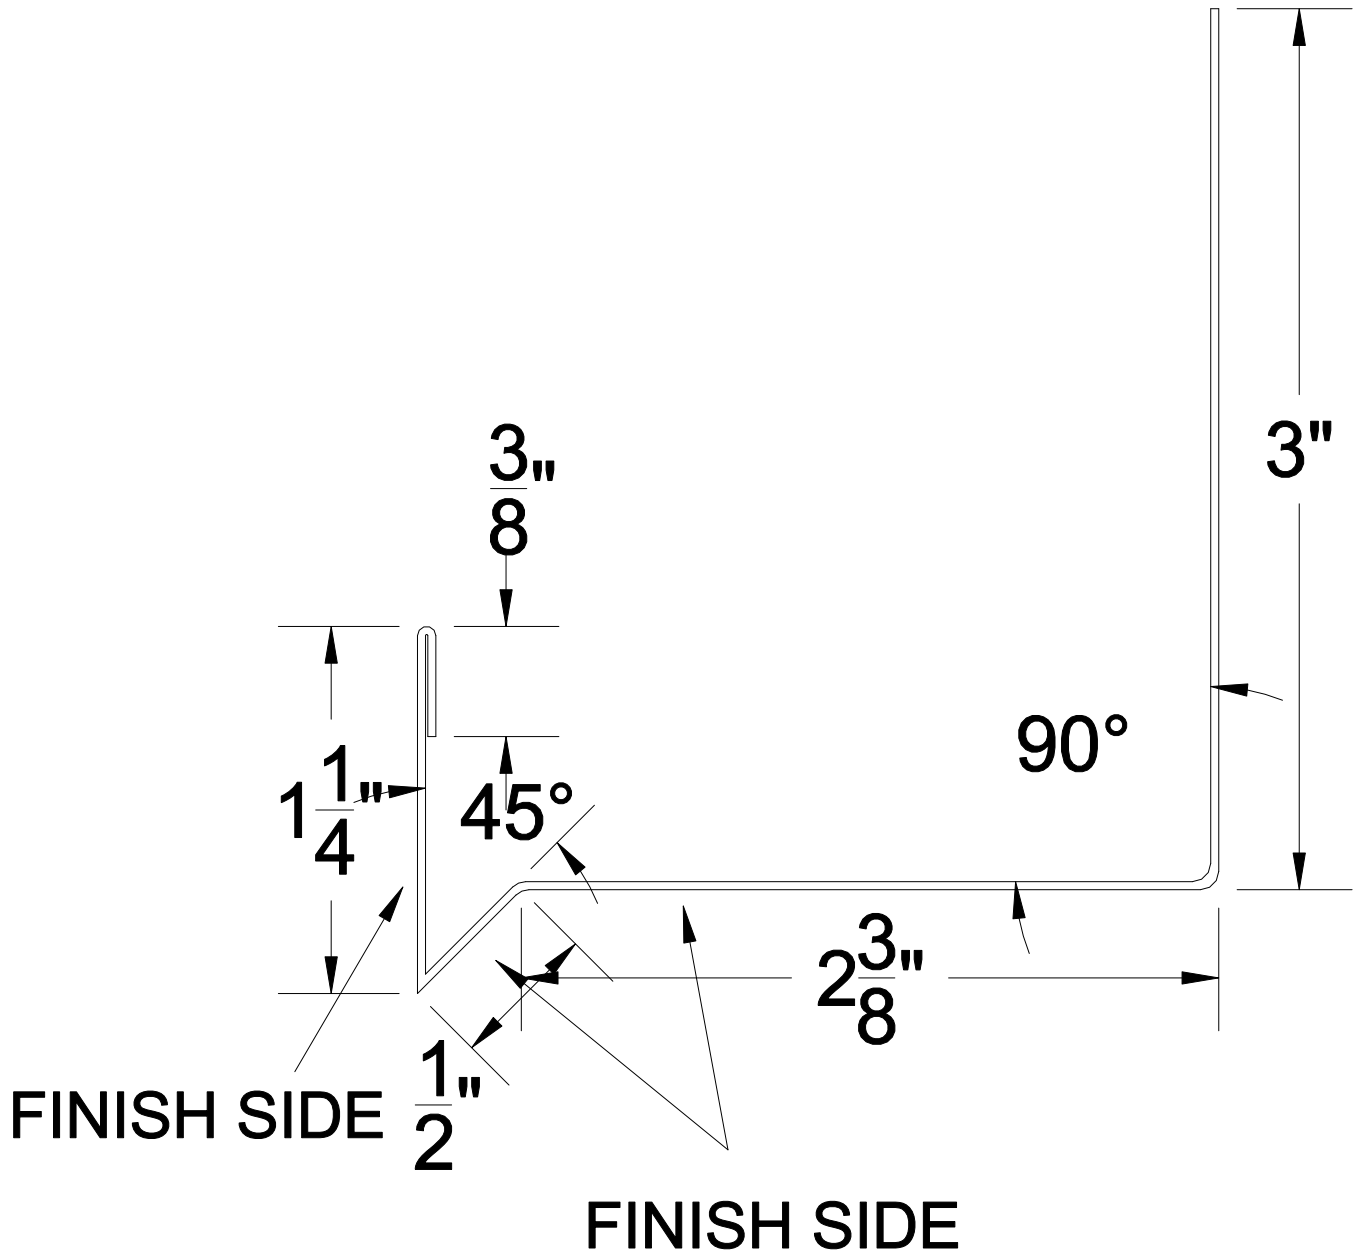

WINDOW & DOOR CAP WITH 1 1/2" H.C. #404WDC

NOTE: ALL TRIMS COME STANDARD AT 12'-0" LONG (NO EXCEPTIONS).

BLANK SIZE: 7.5"

MATERIAL: 24ga.