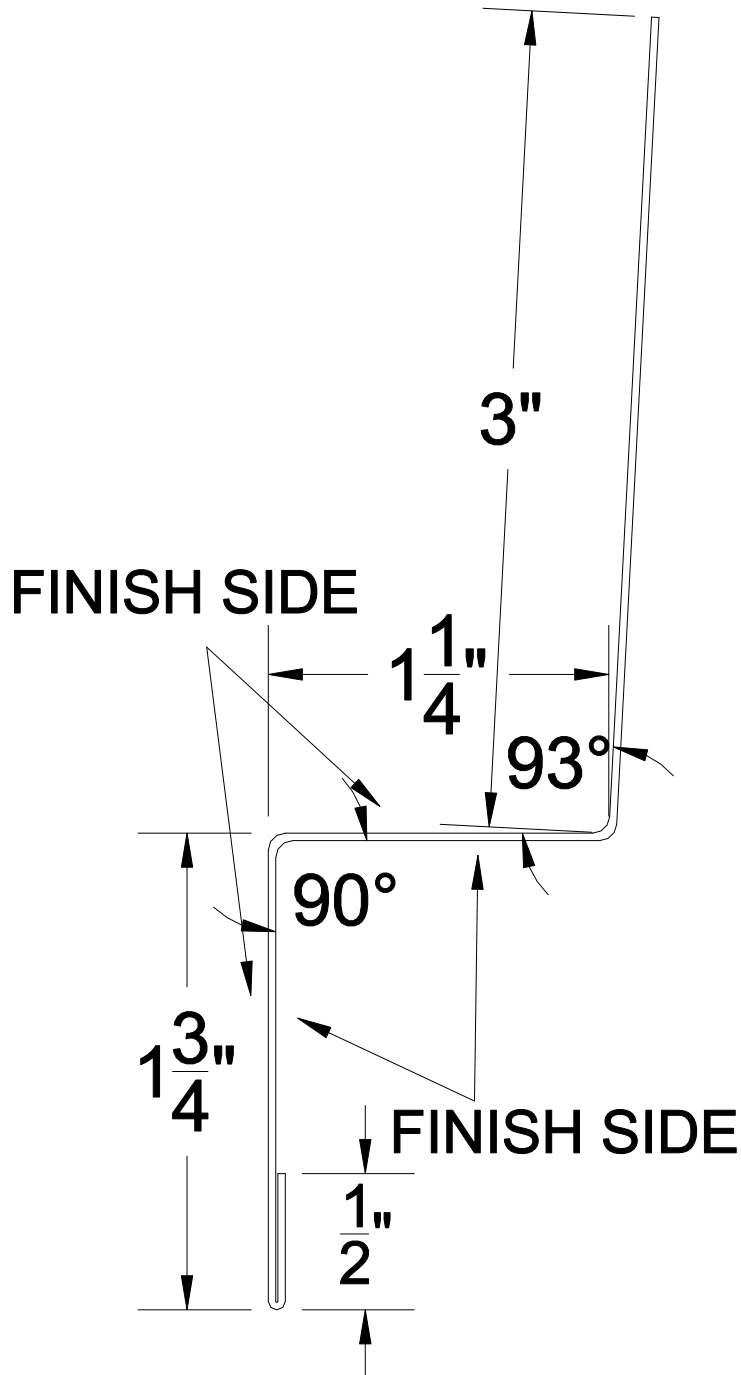

FASCIA BASE TRIM #BF1X

NOTE: ALL TRIMS COME STANDARD AT 12'-0" LONG (NO EXCEPTIONS).

BLANK SIZE: 6.5"

MATERIAL: 20ga.