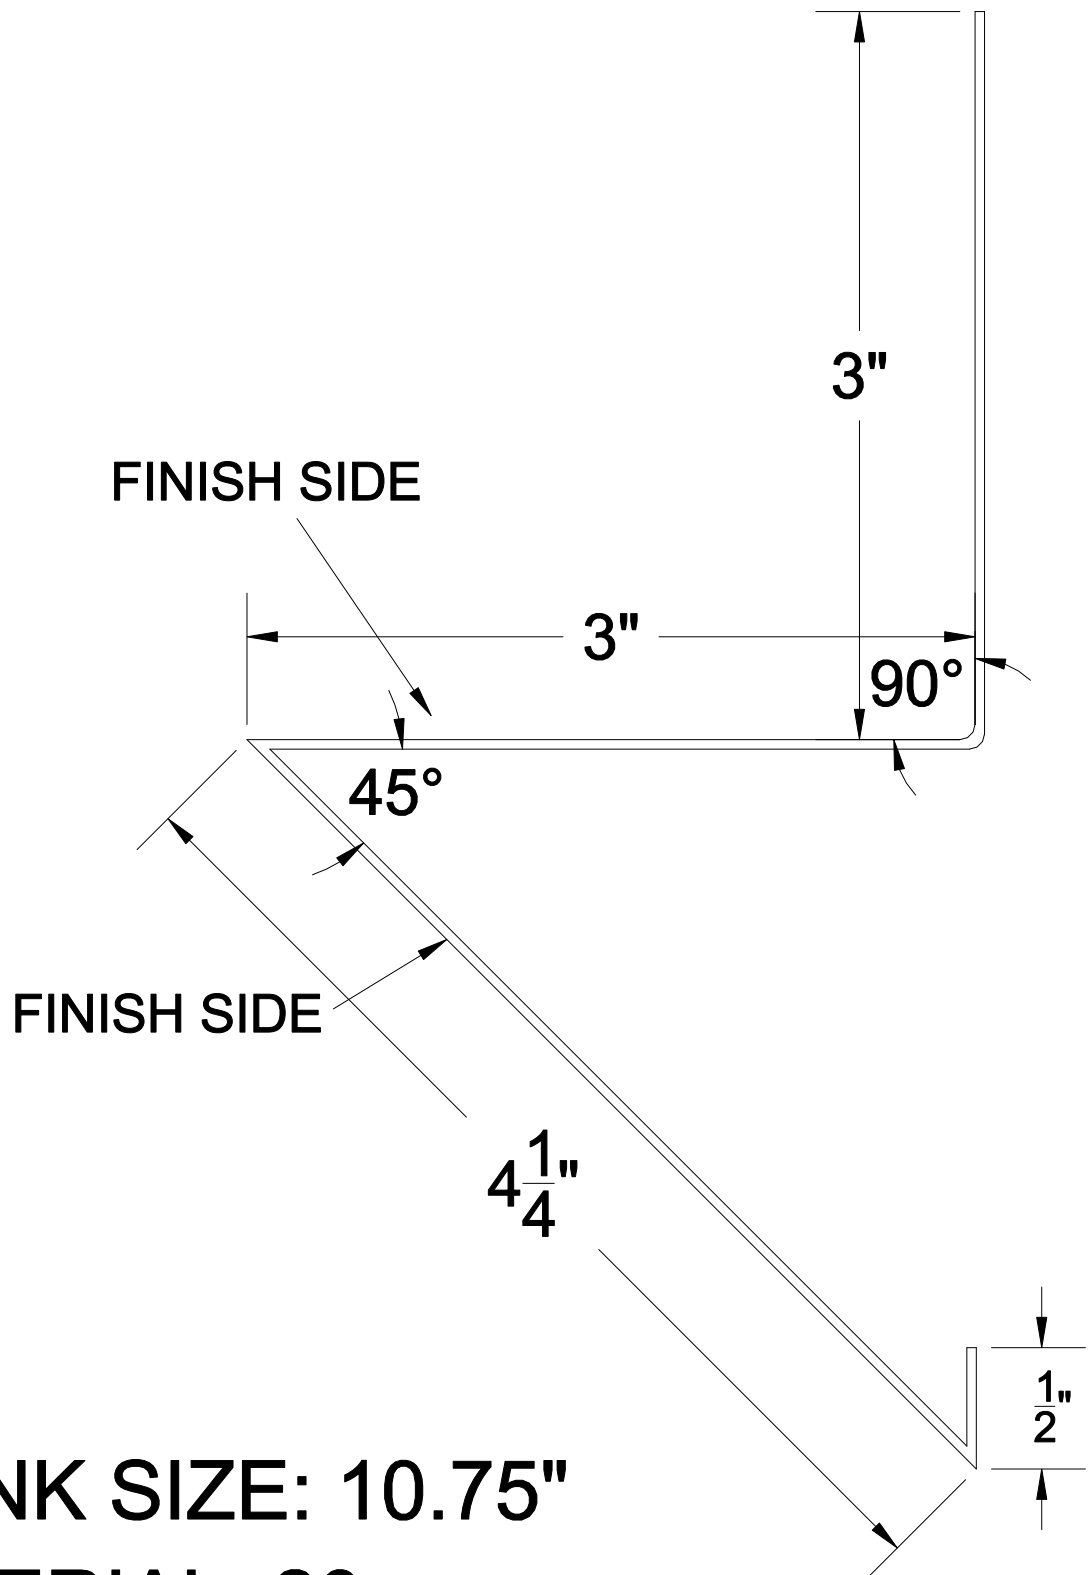

BASE TRIM W/ 1 1/2" H.C. #CR106

NOTE: ALL TRIMS COME STANDARD AT 12'-0" LONG (NO EXCEPTIONS).

BLANK SIZE: 10.75"

MATERIAL: 20ga.