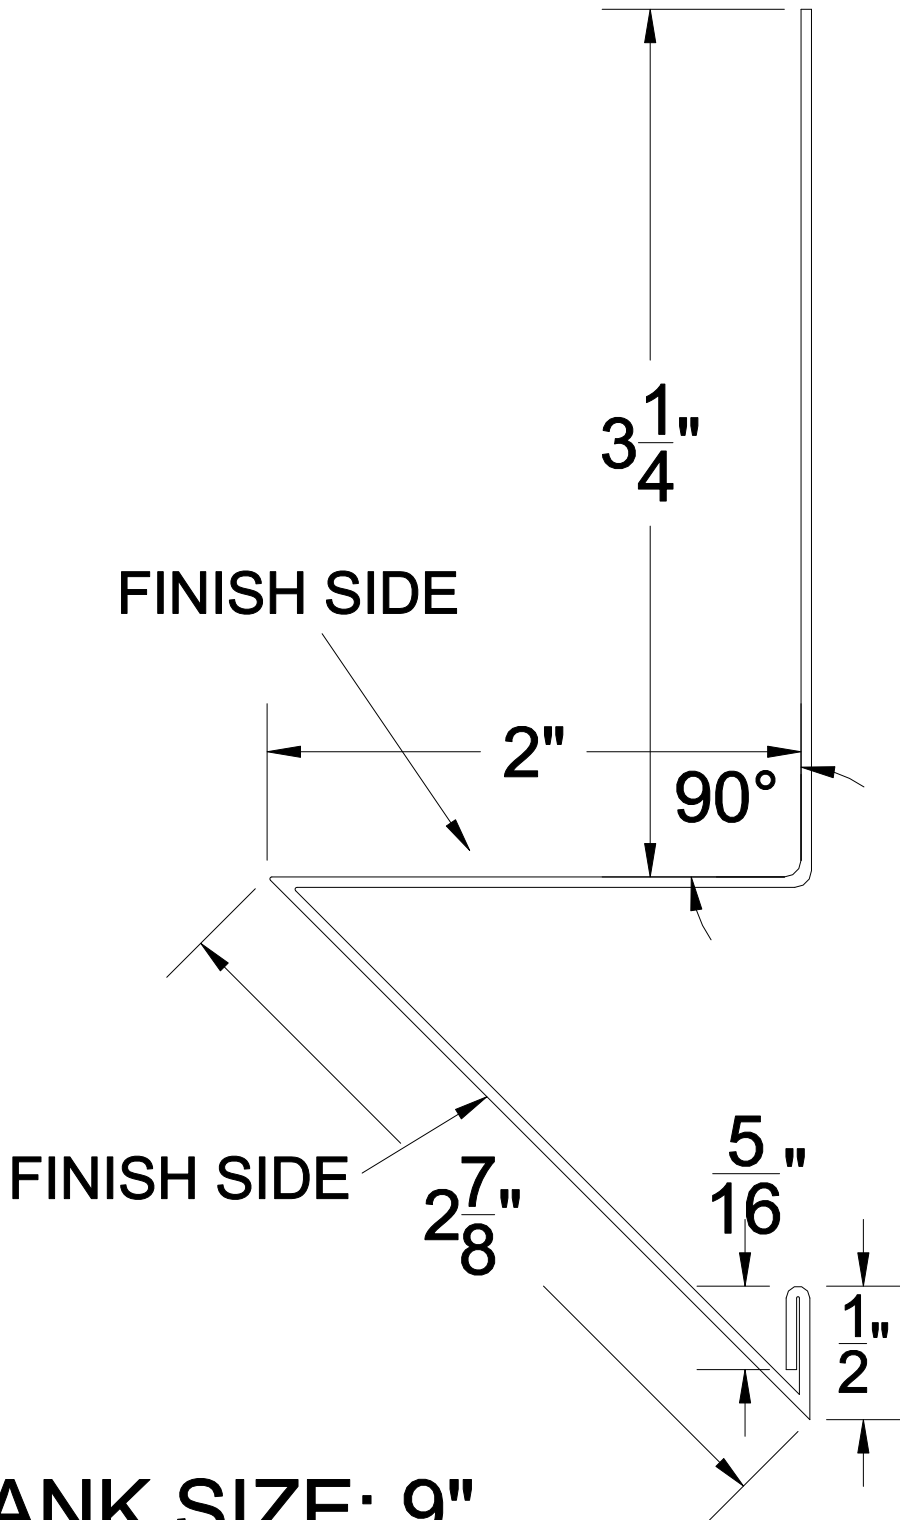

BASE TRIM W/ 7/8" H.C. #CR107

NOTE: ALL TRIMS COME STANDARD AT 12'-0" LONG (NO EXCEPTIONS).

BLANK SIZE: 9"

MATERIAL: 20ga.