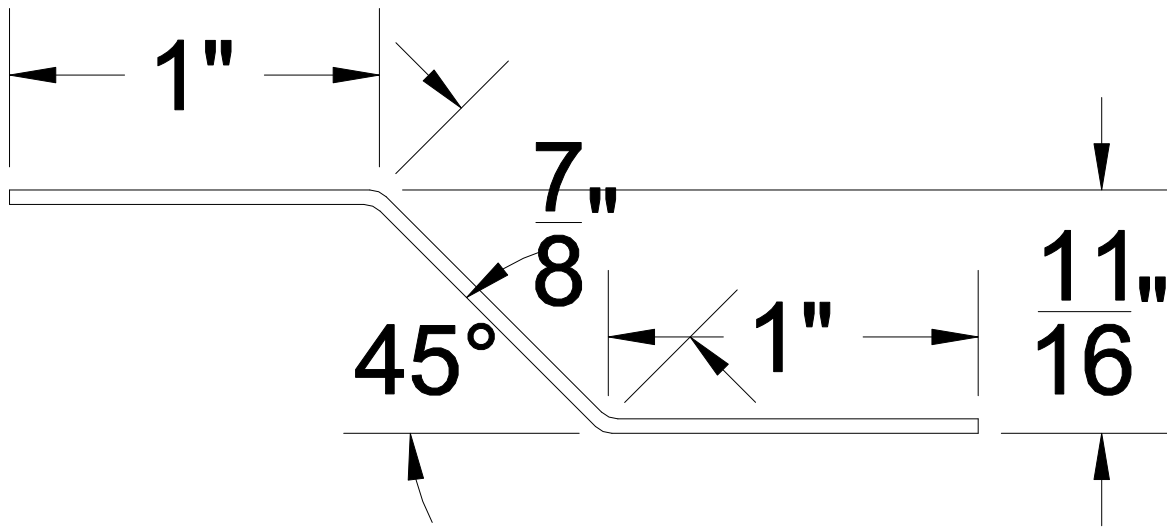

PANEL SUPPORT FLASHING #CR108

NOTE: ALL TRIMS COME STANDARD AT 12'-0" LONG (NO EXCEPTIONS).

**NO TEXTURE**

**BLANK SIZE: 2.875"**

**MATERIAL: 20ga.**