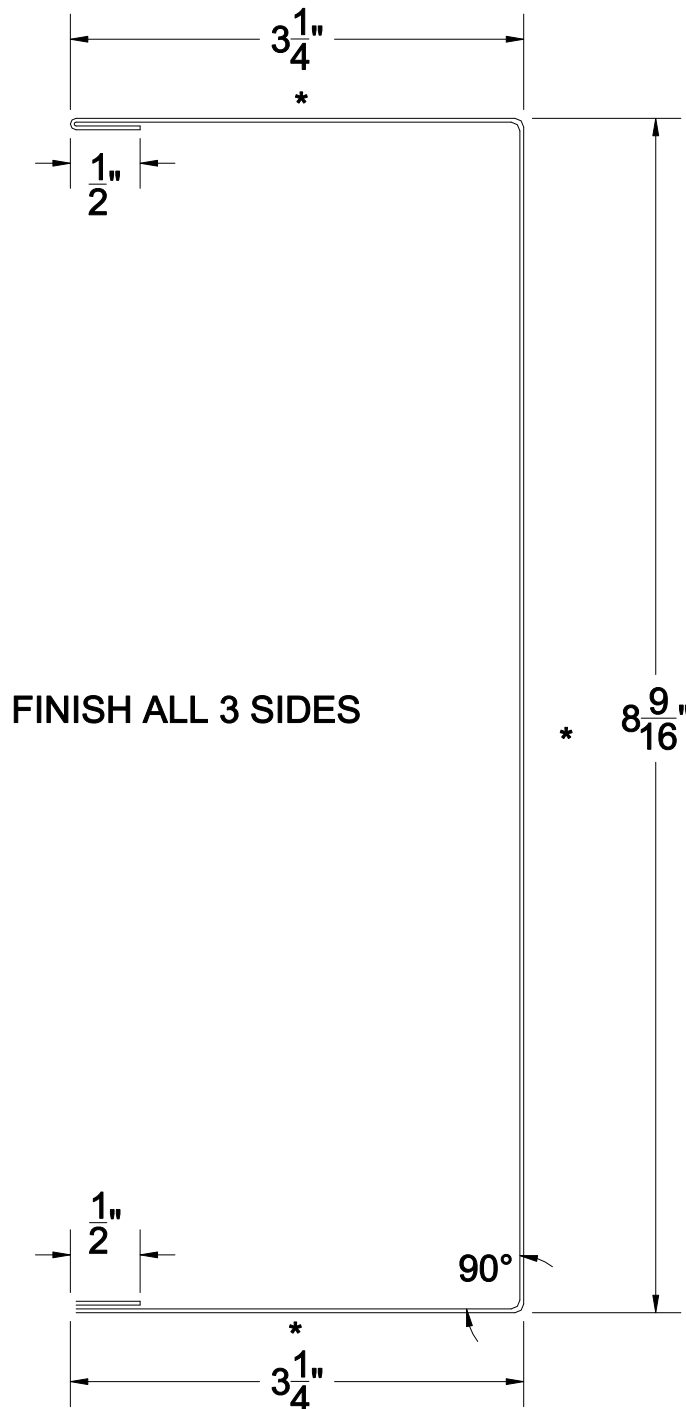

CHANNEL CLOSURE TRIM #CR118

NOTE: ALL TRIMS COME STANDARD AT 12'-0" LONG (NO EXCEPTIONS).

BLANK SIZE: 16.0625"

MATERIAL: 24ga.