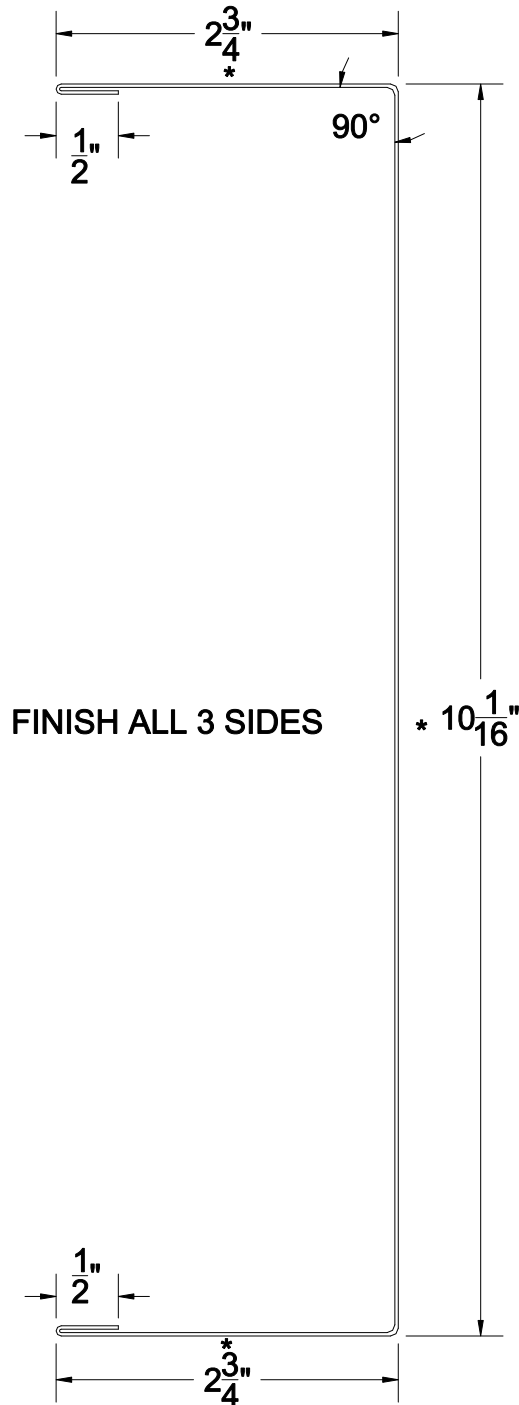

CHANNEL CLOSURE TRIM # CR119

NOTE: ALL TRIMS COME STANDARD AT 12'-0" LONG (NO EXCEPTIONS).

BLANK SIZE: 16.5625"

MATERIAL: 24ga.