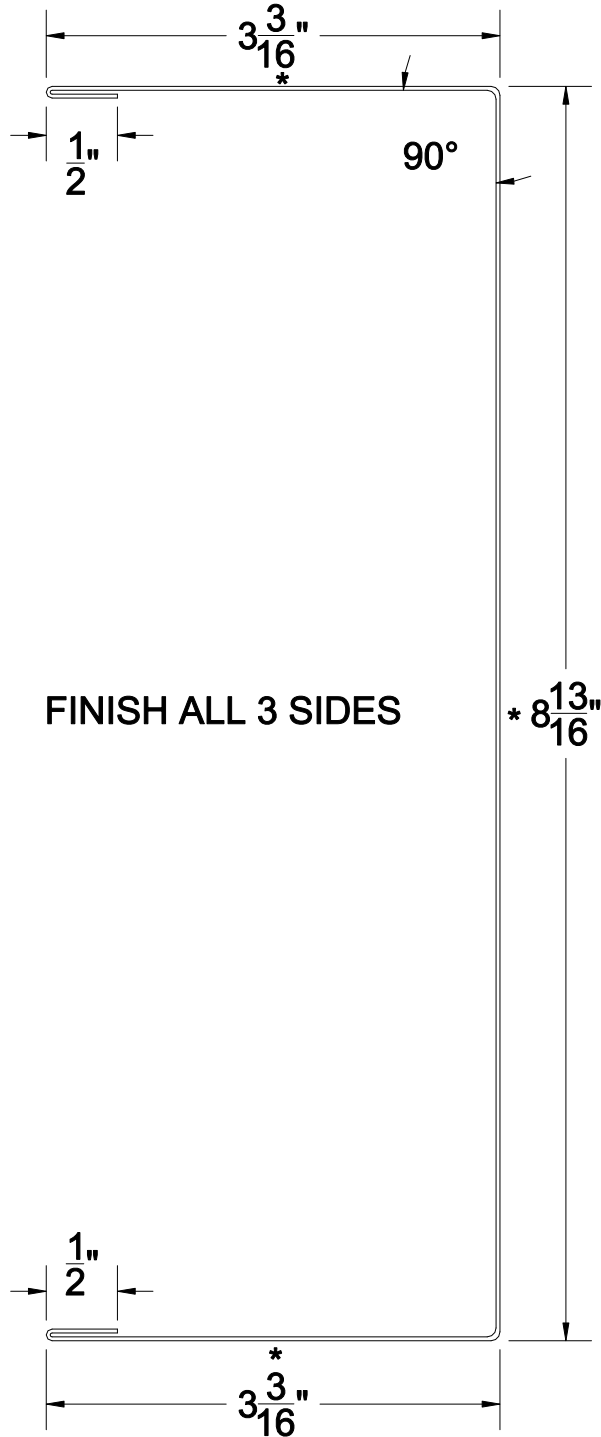

CHANNEL CLOSURE TRIM # CR120

NOTE: ALL TRIMS COME STANDARD AT 12'-0" LONG (NO EXCEPTIONS).

**BLANK SIZE: 16.1875"**

**MATERIAL: 24ga.**