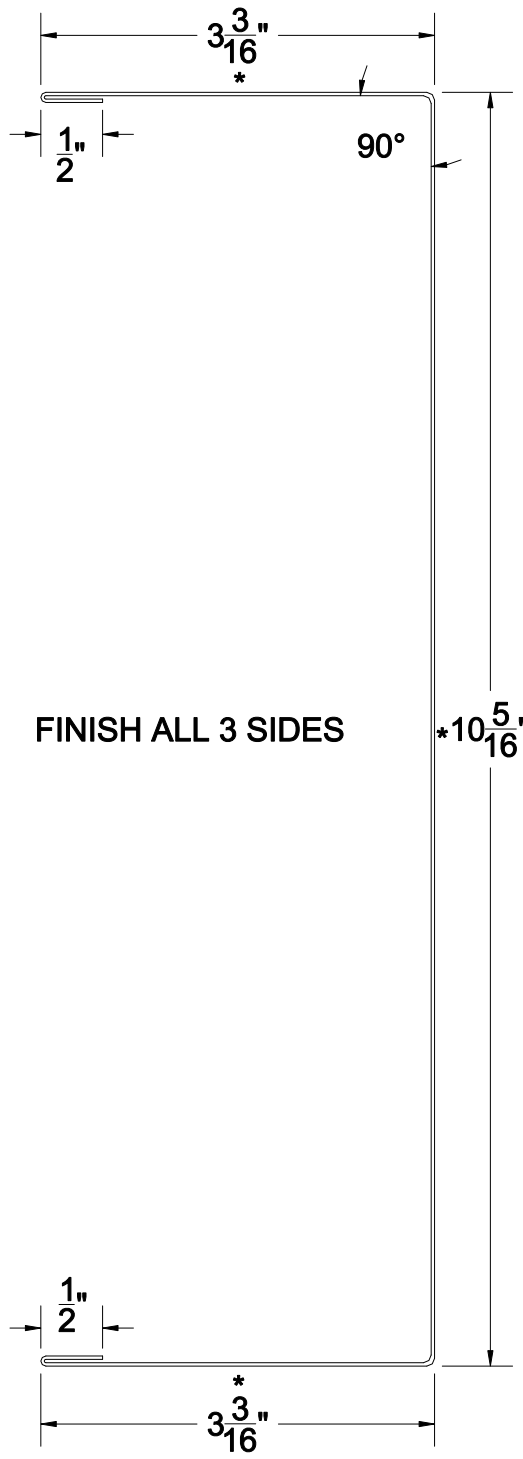

CHANNEL CLOSURE TRIM # CR121

NOTE: ALL TRIMS COME STANDARD AT 12'-0" LONG (NO EXCEPTIONS).

FINISH ALL 3 SIDES

**BLANK SIZE: 17.6875"**

**MATERIAL: 24ga.**