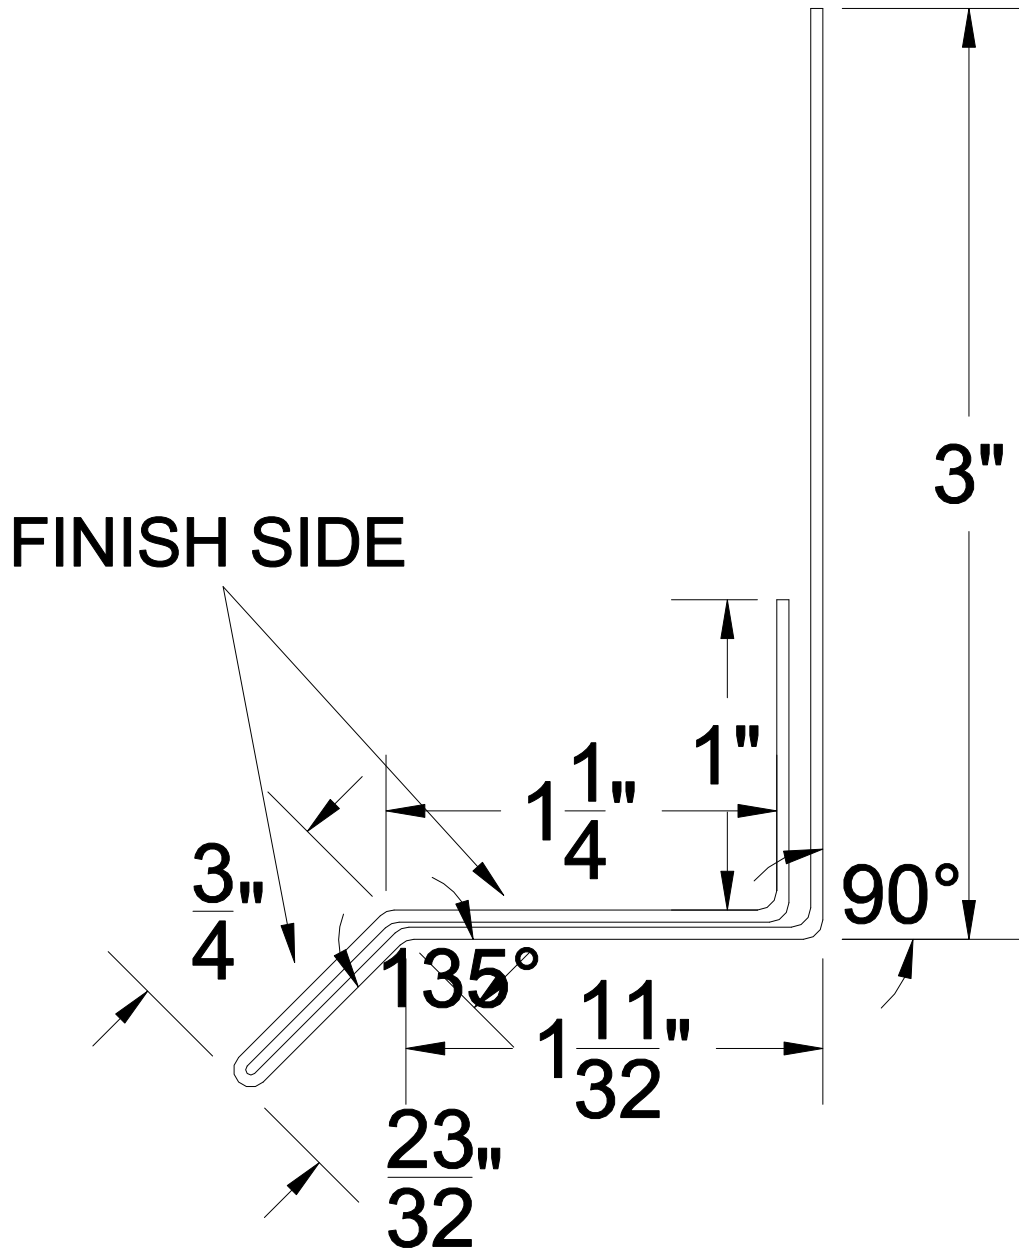

HORIZONTAL BASE TRIM # HBT

NOTE: ALL TRIMS COME STANDARD AT 12'-0" LONG (NO EXCEPTIONS).

BLANK SIZE: 8.0625"

MATERIAL: 24ga.